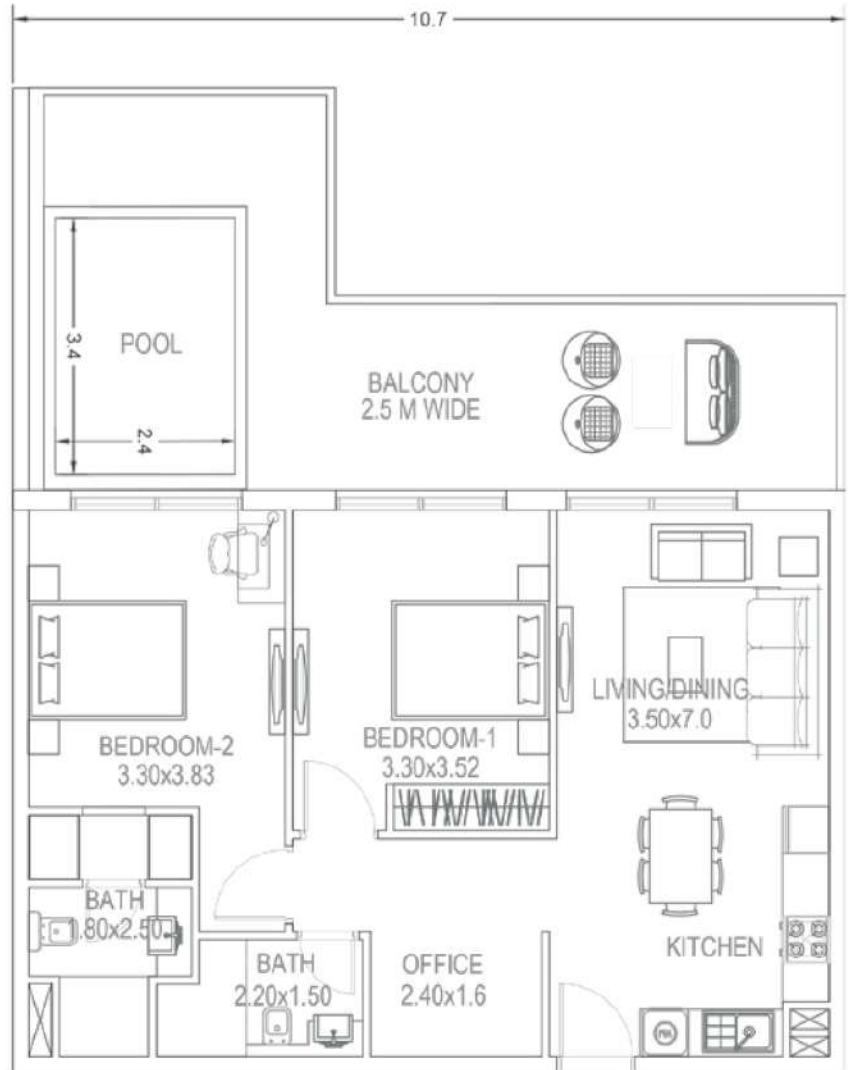

1 BEDROOM

Type B

AREA

Unit Area: 490 to 492 Sq. Ft.
Balcony Area: 416 - 643 Sq. Ft.
Total Area: 907 - 1132 Sq. Ft.

Units in Tower A	Units in Tower B
GF 01, 07, 08	

06 - UNITS

GROUND FLOOR

2 BEDROOM

Type A

AREA

Unit Area: 801 – 808 Sq. Ft.
Balcony Area: 295 – 297 Sq. Ft.
Total Area: 1097 – 1104 Sq. Ft.

Units in Tower A	Units in Tower B
101, 102, 104, 105, 116, 125	
201, 202, 204, 205, 216, 225	
301, 302, 304, 305, 316, 328	301, 302, 304, 305, 316, 325
401, 402, 404, 405, 416, 427	401, 402, 404, 405, 416, 425
501, 502, 504, 505, 516, 527	501, 502, 504, 505, 516, 525
601, 602, 604, 605, 616, 625	

2 BEDROOM

Type B

AREA

Unit Area: 805 Sq. Ft.
Balcony Area: 411 Sq. Ft.
Total Area: 1216 Sq. Ft.

Units in Tower A	Units in Tower B
126	
226	
329	326
428	426
528	526
626	

02 - UNITS

1ST FLOOR

02 - UNITS

2ND FLOOR

02 - UNITS

3RD FLOOR

02 - UNITS

4TH FLOOR

02 - UNITS

5TH FLOOR

02 - UNITS