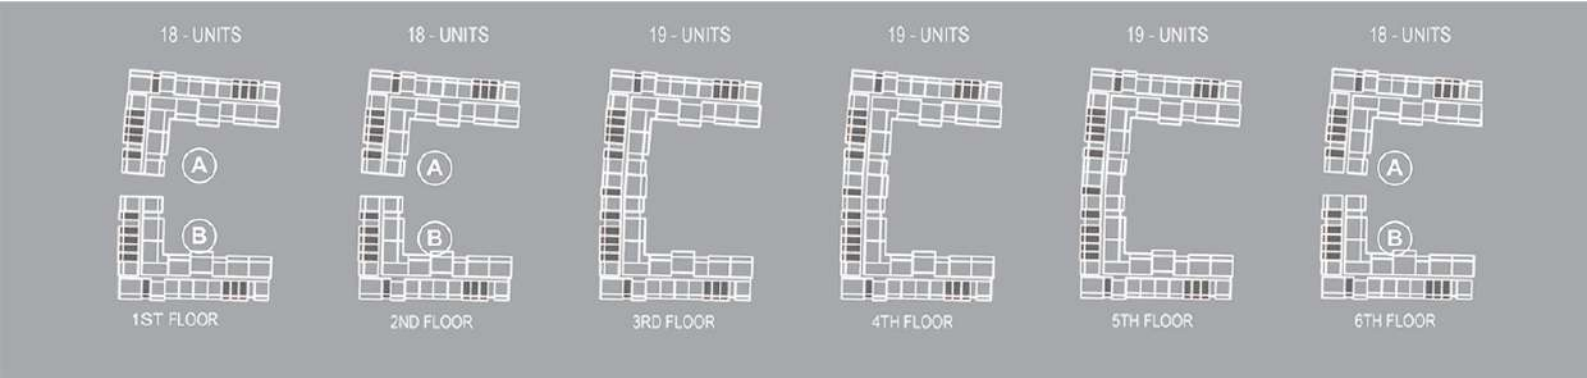

5TH FLOOR

1 BEDROOM Type A

AREA

Unit Area: 487 – 492 Sq. Ft.
Balcony Area: 154 – 157 Sq. Ft.
Total Area: 643 – 649 Sq. Ft.

Units in Tower A	Units in Tower B
103, 106, 110-114, 117, 123, 124	
203, 206, 210-214, 217, 223, 224	
303, 306, 310-314, 317, 323, 324, 327	303, 306, 310-314, 317, 323, 324
403, 406, 410-414, 417, 423, 424, 426	403, 406, 410-414, 417, 423, 424
503, 506, 510-514, 517, 523, 524, 526	503, 506, 510-514, 517, 523, 524
603, 606, 610-614, 617, 623, 624	

STUDIO Type A

AREA

Unit Area: 307 - 310 Sq. Ft.
Balcony Area: 93 - 94 Sq. Ft.
Total Area: 400 - 404 Sq. Ft.

Units in Tower A	Units in Tower B
107-109, 115, 118-122	
207-209, 215, 218-222	
307-309, 315, 318-322, 325	307-309, 315, 318-322
407-409, 415, 418-422, 425	407-409, 415, 418-422
507-509, 515, 518-522, 525	507-509, 515, 518-522
607-609, 615, 618-622	