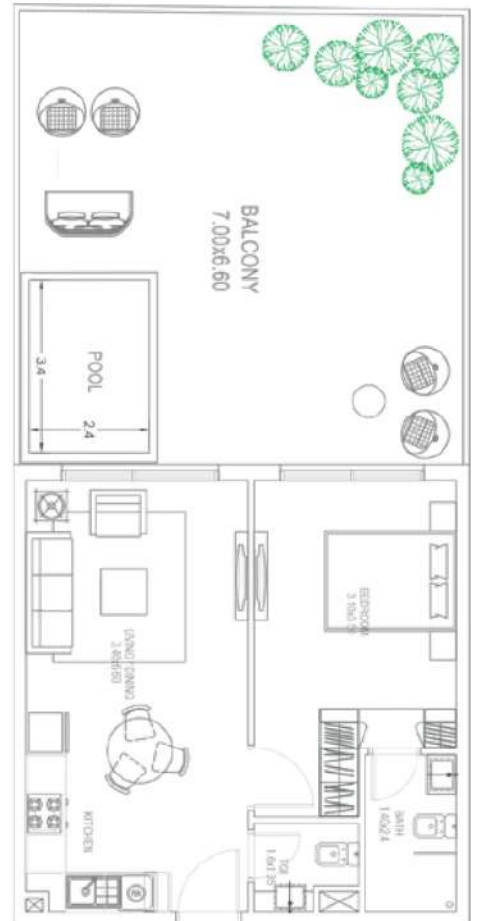

1 BEDROOM

Type B

AREA

Unit Area: 490 to 492 Sq. Ft.
Balcony Area: 416 - 643 Sq. Ft.
Total Area: 907 - 1132 Sq. Ft.

Units in Tower A	Units in Tower B
GF 01, 07, 08	

06 - UNITS

GROUND FLOOR

2 BEDROOM

Type A

AREA

Unit Area: 801 – 808 Sq. Ft.
Balcony Area: 295 – 297 Sq. Ft.
Total Area: 1097 – 1104 Sq. Ft.

Units in Tower A	Units in Tower B
101, 102, 104, 105, 116, 125	
201, 202, 204, 205, 216, 225	
301, 302, 304, 305, 316, 328	301, 302, 304, 305, 316, 325
401, 402, 404, 405, 416, 427	401, 402, 404, 405, 416, 425
501, 502, 504, 505, 516, 527	501, 502, 504, 505, 516, 525
601, 602, 604, 605, 616, 625	

2 BEDROOM

Type B

AREA

Unit Area: 805 Sq. Ft.
Balcony Area: 411 Sq. Ft.
Total Area: 1216 Sq. Ft.

Units in Tower A	Units in Tower B
126	
226	
329	326
428	426
528	526
626	

02 - UNITS

1ST FLOOR

02 - UNITS

2ND FLOOR

02 - UNITS

3RD FLOOR

02 - UNITS

4TH FLOOR

02 - UNITS

5TH FLOOR

02 - UNITS