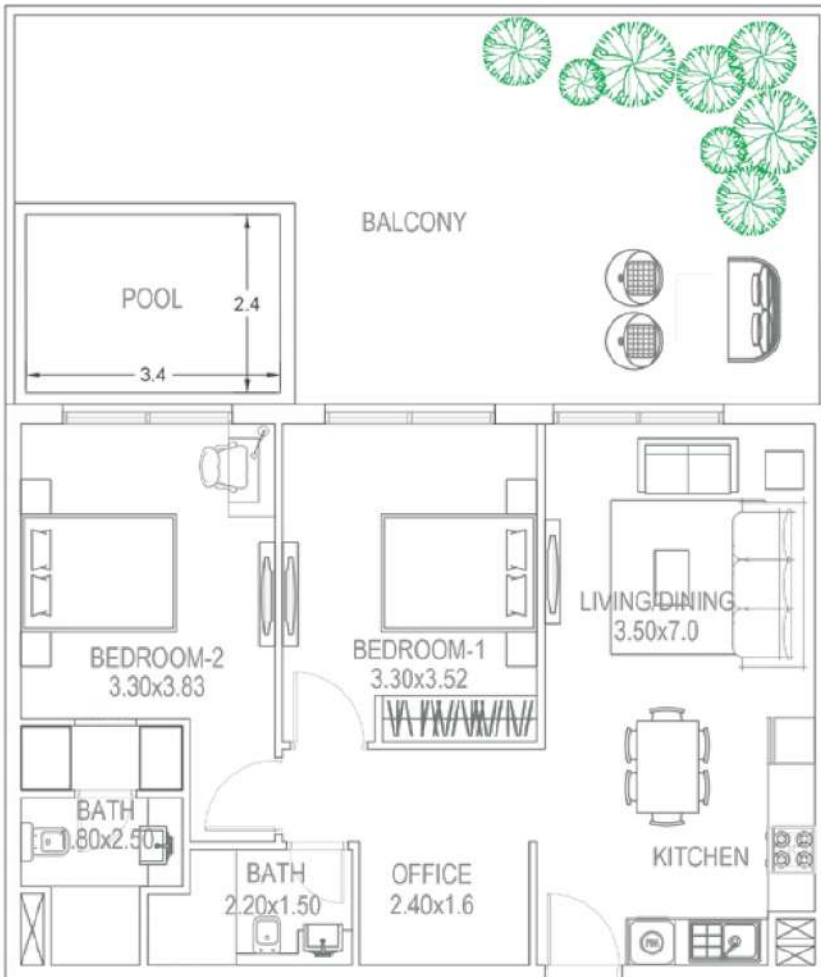

Type A

AREA

Unit Area: 801 – 808 Sq. Ft.
Balcony Area: 295 – 297 Sq. Ft.
Total Area: 1097 – 1104 Sq. Ft.

Units in Tower A	Units in Tower B
101, 102, 104, 105, 116, 125	
201, 202, 204, 205, 216, 225	
301, 302, 304, 305, 316, 328	301, 302, 304, 305, 316, 325
401, 402, 404, 405, 416, 427	401, 402, 404, 405, 416, 425
501, 502, 504, 505, 516, 527	501, 502, 504, 505, 516, 525
601, 602, 604, 605, 616, 625	

2 BEDROOM

Type B

AREA

Unit Area: 805 Sq. Ft.
Balcony Area: 411 Sq. Ft.
Total Area: 1216 Sq. Ft.

Units in Tower A	Units in Tower B
126	
226	
329	326
428	426
528	526
626	

02 - UNITS

1ST FLOOR

02 - UNITS

2ND FLOOR

02 - UNITS

3RD FLOOR

02 - UNITS

4TH FLOOR

02 - UNITS

5TH FLOOR

02 - UNITS

6TH FLOOR

2 BEDROOM

Type C

AREA

Unit Area: 805 - 808 Sq. Ft.
Balcony Area: 595 Sq. Ft.
Total Area: 1399 - 1403 Sq. Ft.

Units in Tower A	Units in Tower B
GF 09-10	

04 - UNITS

4 BEDROOM DUPLEX