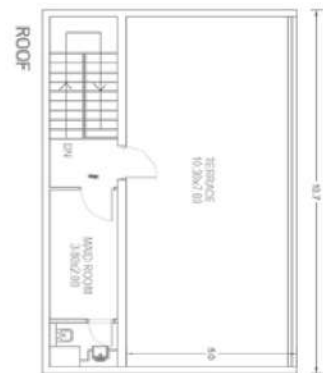

Type A

AREA

Unit Area: 801 – 808 Sq. Ft.
Balcony Area: 295 – 297 Sq. Ft.
Total Area: 1097 – 1104 Sq. Ft.

Units in Tower A	Units in Tower B
101, 102, 104, 105, 116, 125	
201, 202, 204, 205, 216, 225	
301, 302, 304, 305, 316, 328	301, 302, 304, 305, 316, 325
401, 402, 404, 405, 416, 427	401, 402, 404, 405, 416, 425
501, 502, 504, 505, 516, 527	501, 502, 504, 505, 516, 525
601, 602, 604, 605, 616, 625	

2ND FLOOR

02 - UNITS

3RD FLOOR

02 - UNITS

4TH FLOOR

02 - UNITS

5TH FLOOR

02 - UNITS

6TH FLOOR

2 BEDROOM

Type C

AREA

Unit Area: 805 - 808 Sq. Ft.
Balcony Area: 595 Sq. Ft.
Total Area: 1399 - 1403 Sq. Ft.

Units in Tower A	Units in Tower B
GF 09-10	

04 - UNITS

4 BEDROOM DUPLEX

AREA

Unit Area: 1886 Sq. Ft.
Balcony Area: 1148 Sq. Ft.
Total Area: 3034 Sq. Ft.

Units in Tower A	Units in Tower B
326	

01 - UNITS

3RD FLOOR

0 - UNITS

4TH FLOOR

0 - UNITS