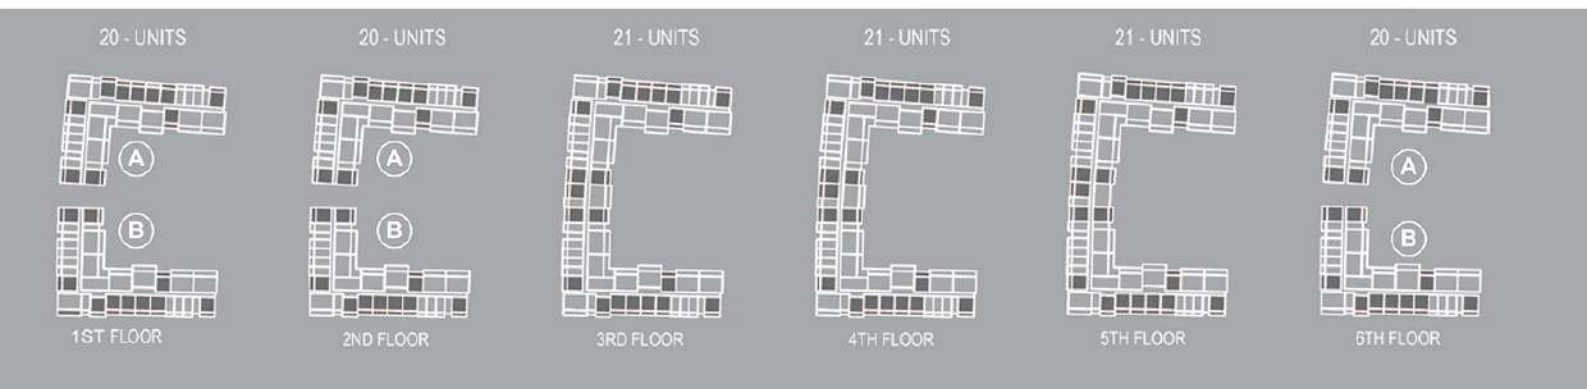

5TH FLOOR

1 BEDROOM Type A

AREA

Unit Area: 487 – 492 Sq. Ft.
Balcony Area: 154 – 157 Sq. Ft.
Total Area: 643 – 649 Sq. Ft.

Units in Tower A	Units in Tower B
103, 106, 110-114, 117, 123, 124	
203, 206, 210-214, 217, 223, 224	
303, 306, 310-314, 317, 323, 324, 327	303, 306, 310-314, 317, 323, 324
403, 406, 410-414, 417, 423, 424, 426	403, 406, 410-414, 417, 423, 424
503, 506, 510-514, 517, 523, 524, 526	503, 506, 510-514, 517, 523, 524
603, 606, 610-614, 617, 623, 624	

STUDIO Type A

AREA

Unit Area: 307 - 310 Sq. Ft.
Balcony Area: 93 - 94 Sq. Ft.
Total Area: 400 - 404 Sq. Ft.

Units in Tower A	Units in Tower B
107-109, 115, 118-122	
207-209, 215, 218-222	
307-309, 315, 318-322, 325	307-309, 315, 318-322
407-409, 415, 418-422, 425	407-409, 415, 418-422
507-509, 515, 518-522, 525	507-509, 515, 518-522
607-609, 615, 618-622	