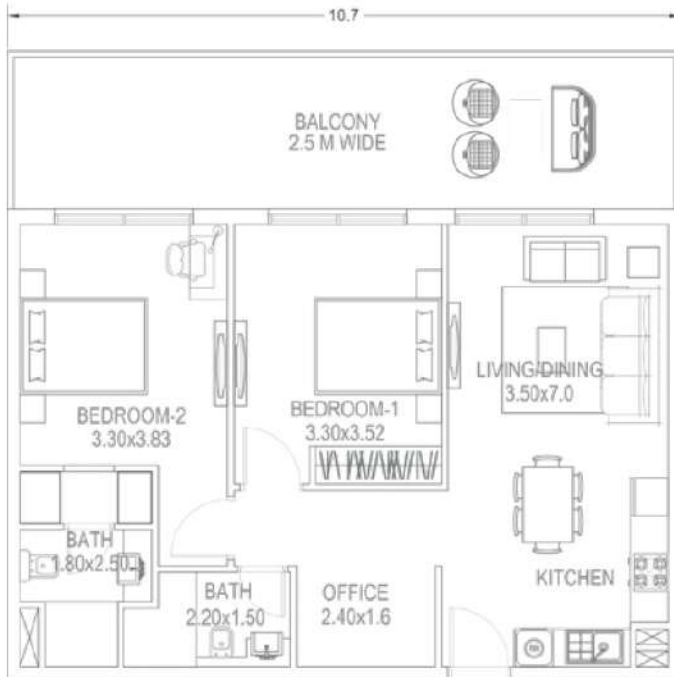

1 BEDROOM

Type B

AREA

Unit Area: 490 to 492 Sq. Ft.
Balcony Area: 416 - 643 Sq. Ft.
Total Area: 907 - 1132 Sq. Ft.

Units in Tower A	Units in Tower B
GF 01, 07, 08	

06 - UNITS

GROUND FLOOR

2 BEDROOM

Type A

AREA

Unit Area: 801 – 808 Sq. Ft.
Balcony Area: 295 – 297 Sq. Ft.
Total Area: 1097 – 1104 Sq. Ft.

Units in Tower A	Units in Tower B
101, 102, 104, 105, 116, 125	
201, 202, 204, 205, 216, 225	
301, 302, 304, 305, 316, 328	301, 302, 304, 305, 316, 325
401, 402, 404, 405, 416, 427	401, 402, 404, 405, 416, 425
501, 502, 504, 505, 516, 527	501, 502, 504, 505, 516, 525
601, 602, 604, 605, 616, 625	

2 BEDROOM

Type B

AREA

Unit Area: 805 Sq. Ft.
Balcony Area: 411 Sq. Ft.
Total Area: 1216 Sq. Ft.

Units in Tower A	Units in Tower B
126	
226	
329	326
428	426
528	526
626	

02 - UNITS

1ST FLOOR

02 - UNITS

2ND FLOOR

02 - UNITS

3RD FLOOR

02 - UNITS

4TH FLOOR

02 - UNITS

5TH FLOOR

02 - UNITS