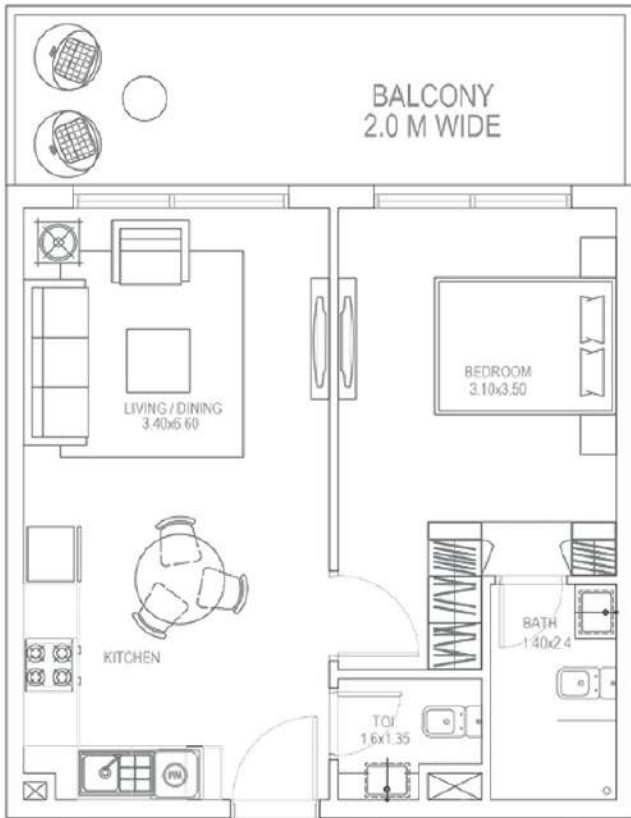

1 BEDROOM Type A