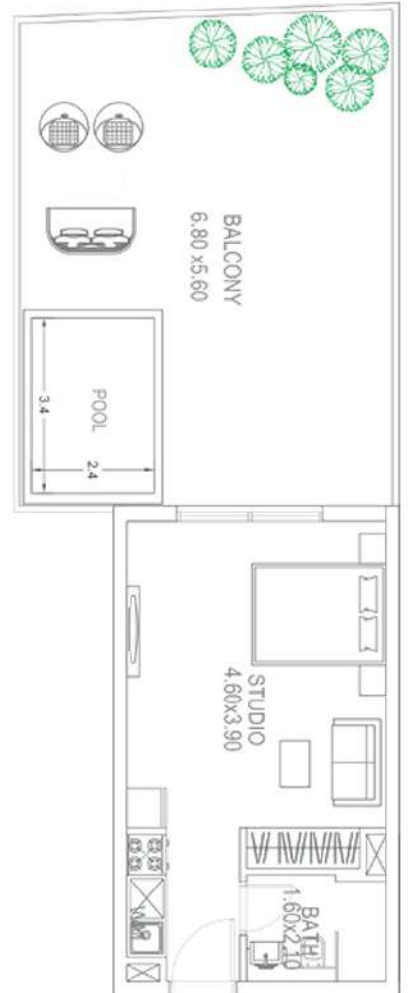

STUDIO

Type C

AREA

Unit Area: 307 Sq. Ft.
Balcony Area: 446 – 483 Sq. Ft.
Total Area: 753 – 790 Sq. Ft.

Units in Tower A	Units in Tower B
GF 05, 06