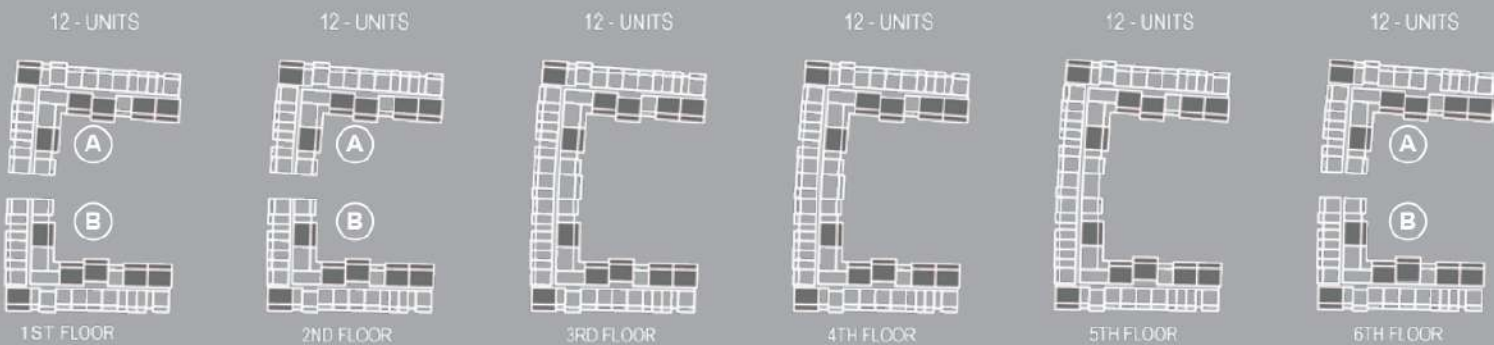

1 BEDROOM

Type B

AREA

Unit Area: 490 to 492 Sq. Ft.
Balcony Area: 416 - 643 Sq. Ft.
Total Area: 907 - 1132 Sq. Ft.

Units in Tower A	Units in Tower B
GF 01, 07, 08	

06 - UNITS

GROUND FLOOR

2 BEDROOM

Type A

AREA

Unit Area: 801 – 808 Sq. Ft.
Balcony Area: 295 – 297 Sq. Ft.
Total Area: 1097 – 1104 Sq. Ft.

Units in Tower A	Units in Tower B
101, 102, 104, 105, 116, 125	
201, 202, 204, 205, 216, 225	
301, 302, 304, 305, 316, 328	301, 302, 304, 305, 316, 325
401, 402, 404, 405, 416, 427	401, 402, 404, 405, 416, 425
501, 502, 504, 505, 516, 527	501, 502, 504, 505, 516, 525
601, 602, 604, 605, 616, 625	

2 BEDROOM

Type B

AREA

Unit Area: 805 Sq. Ft.
Balcony Area: 411 Sq. Ft.
Total Area: 1216 Sq. Ft.

Units in Tower A	Units in Tower B
126	
226	
329	326
428	426
528	526
626	

02 - UNITS

1ST FLOOR

02 - UNITS

6TH FLOOR

2 BEDROOM

Type C

AREA

Unit Area: 805 - 808 Sq. Ft.
Balcony Area: 595 Sq. Ft.
Total Area: 1399 - 1403 Sq. Ft.

Units in Tower A	Units in Tower B
GF 09-10	

04 - UNITS

4 BEDROOM DUPLEX