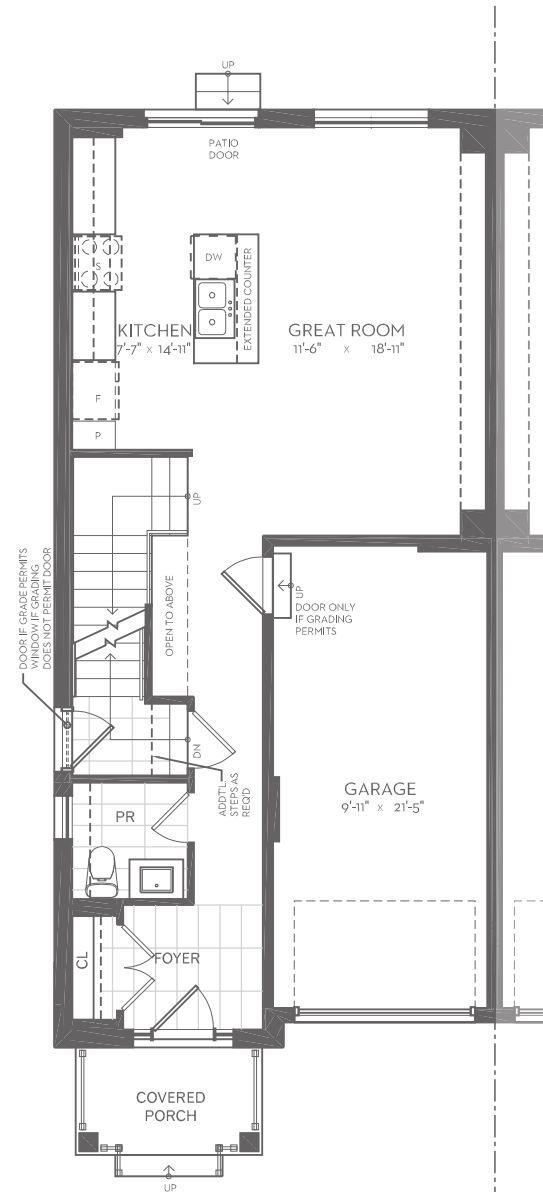

GREAT
GULF
WHITBY
MEADOWS

ENCORE

Semis

Honey

THREE BEDROOM
WTSD-13

Elevation A - 1,855 sq. ft.

Elevation B - 1,865 sq. ft.

Elevation C - 1,855 sq. ft.

Elevation D - 1,865 sq. ft.

ALL ELEVATIONS INCLUDE
370 SQ. FT. OF FINISHED BASEMENT

Elevation A - 1,855 sq. ft.

Elevation B - 1,865 sq. ft.

fullhouse
COLLECTION

Elevation C - 1,855 sq. ft.

Elevation D - 1,865 sq. ft.

Honey

THREE BEDROOM

Elevation A - 1,855 sq. ft.

Elevation B - 1,865 sq. ft.

Elevation C - 1,855 sq. ft.

Elevation D - 1,865 sq. ft.

ALL ELEVATIONS
INCLUDE 370 SQ. FT. OF
FINISHED BASEMENT

WTSD-13

- Expansive recreation room
- Additional full bathroom
- Larger basement windows
- Full underslab insulation

*As grading permits. E. & O.E.

Ground Floor - Elevation A

Second Floor - Elevation A

Basement - Elevation A