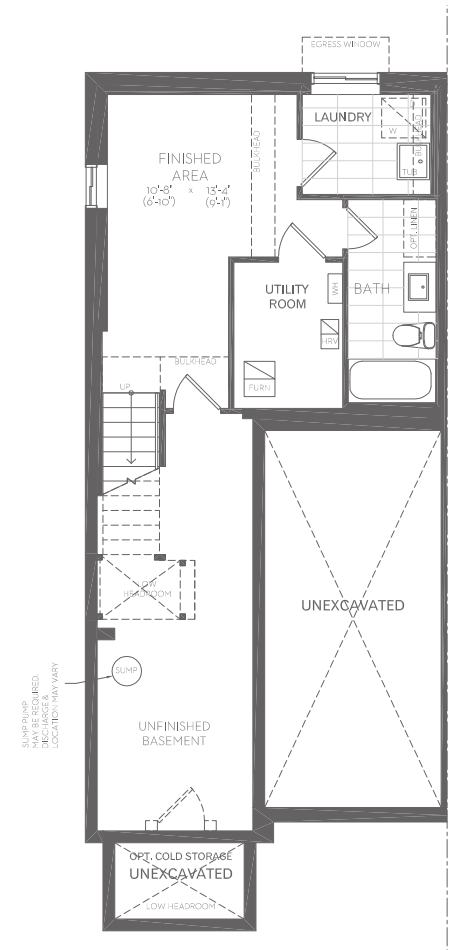

GREAT
GULF
WHITBY
MEADOWS

ENCORE

Semis

Honey

THREE BEDROOM
WTSD-13

Elevation A - 1,855 sq. ft.

Elevation B - 1,865 sq. ft.

Elevation C - 1,855 sq. ft.

Elevation D - 1,865 sq. ft.

ALL ELEVATIONS INCLUDE
370 SQ. FT. OF FINISHED BASEMENT

Elevation A - 1,855 sq. ft.

Elevation B - 1,865 sq. ft.

fullhouse
COLLECTION

Elevation C - 1,855 sq. ft.

Elevation D - 1,865 sq. ft.

Honey

THREE BEDROOM

Elevation A - 1,855 sq. ft.

Elevation B - 1,865 sq. ft.

Elevation C - 1,855 sq. ft.

Elevation D - 1,865 sq. ft.

ALL ELEVATIONS
INCLUDE 370 SQ. FT. OF
FINISHED BASEMENT

WTSD-13

- Expansive recreation room
- Additional full bathroom
- Larger basement windows
- Full underslab insulation

*As grading permits. E. & O.E.

Ground Floor - Elevation A

Second Floor - Elevation A

Basement - Elevation A