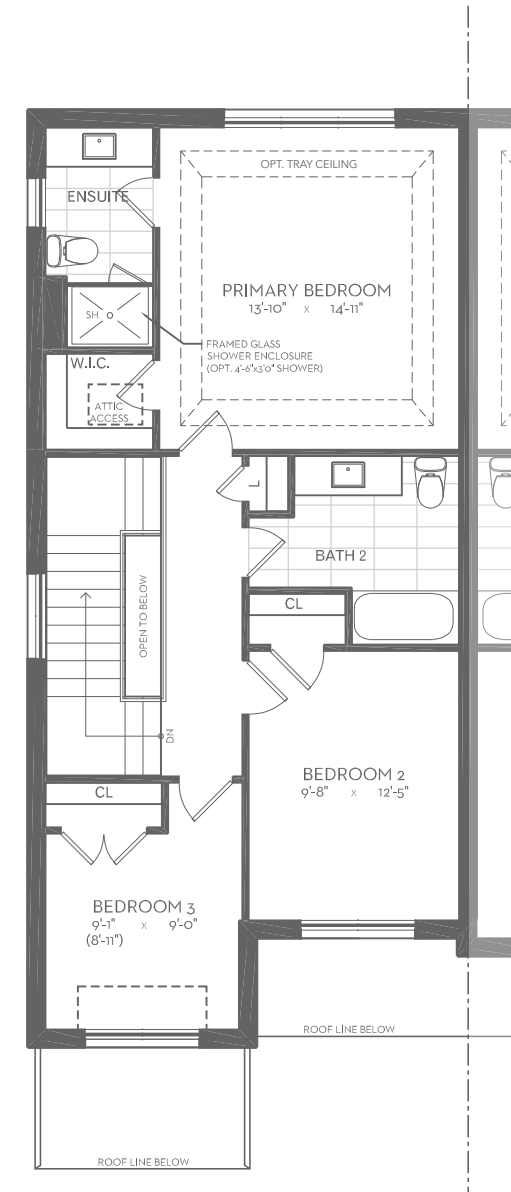

GREAT
GULF
WHITBY
MEADOWS

ENCORE

Semis

Honey

THREE BEDROOM
WTSD-13

Elevation A - 1,855 sq. ft.

Elevation B - 1,865 sq. ft.

Elevation C - 1,855 sq. ft.

Elevation D - 1,865 sq. ft.

ALL ELEVATIONS INCLUDE
370 SQ. FT. OF FINISHED BASEMENT

Elevation A - 1,855 sq. ft.

Elevation B - 1,865 sq. ft.

fullhouse
COLLECTION

Elevation C - 1,855 sq. ft.

Elevation D - 1,865 sq. ft.

Honey

THREE BEDROOM

Elevation A - 1,855 sq. ft.

Elevation B - 1,865 sq. ft.

Elevation C - 1,855 sq. ft.

Elevation D - 1,865 sq. ft.

ALL ELEVATIONS
INCLUDE 370 SQ. FT. OF
FINISHED BASEMENT

WTSD-13

- Expansive recreation room
- Additional full bathroom
- Larger basement windows
- Full underslab insulation

*As grading permits. E. & O.E.

Ground Floor - Elevation A

Second Floor - Elevation A

Basement - Elevation A