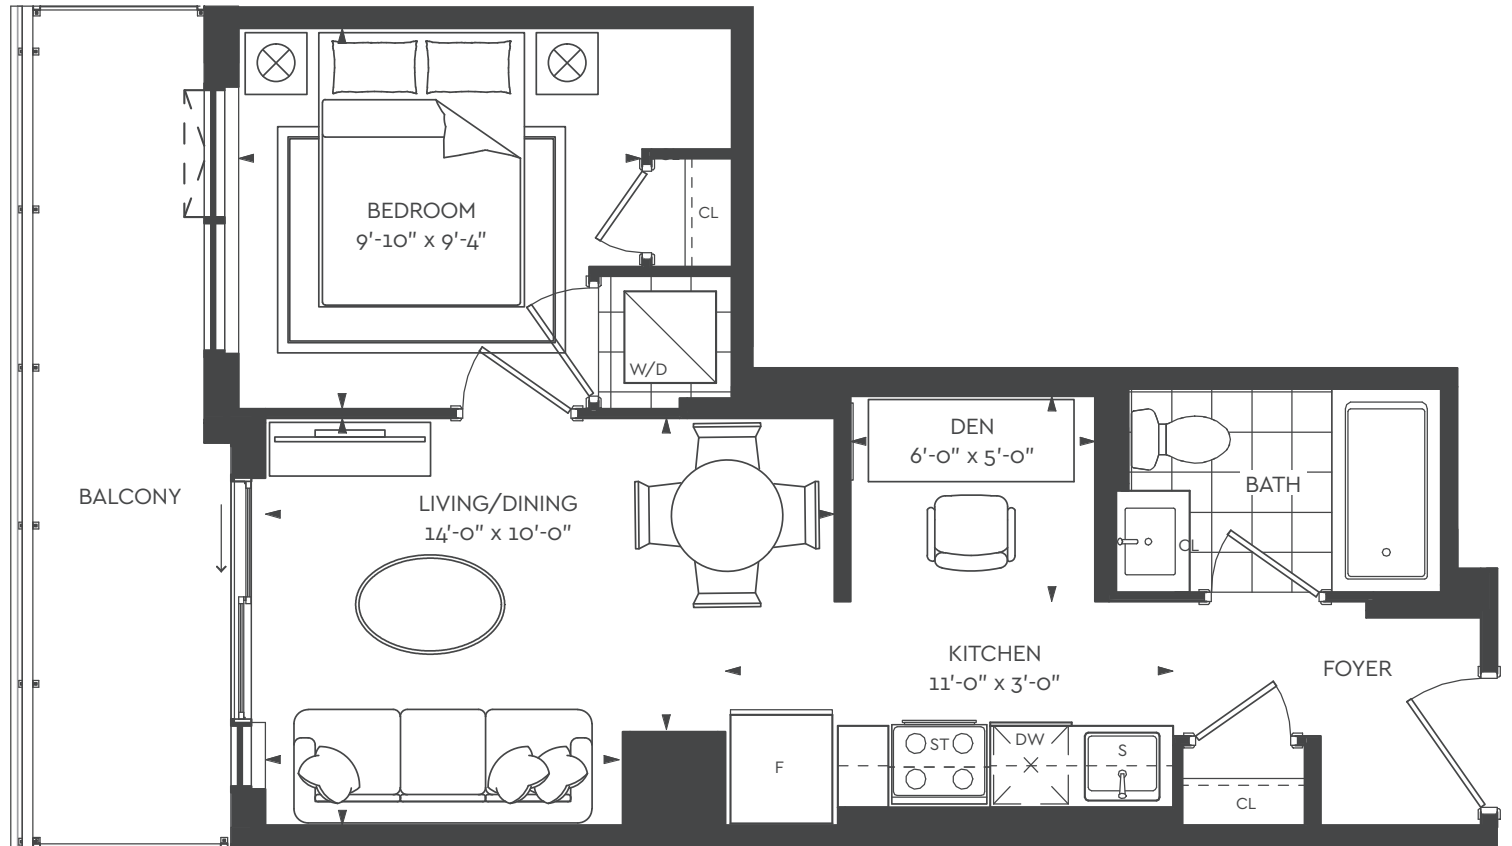

1CC+D

UNIT TYPE: 1 BEDROOM + DEN
 SUITE AREA: 517 sq.ft.
 OUTDOOR AREA: 49-193 sq.ft.
 TOTAL AREA: 566-710 sq.ft.

Level 7-35

Level 6

Level 4

Level 3

Level 2

1DD+D

UNIT TYPE: 1 BEDROOM + DEN
 SUITE AREA: 516 sq.ft.
 OUTDOOR AREA: 94 sq.ft.
 TOTAL AREA: 610 sq.ft.

Level 7-35

Level 6

1FF+D

UNIT TYPE: 1 BEDROOM + DEN
 SUITE AREA: 502 sq.ft.
 OUTDOOR AREA: 94 sq.ft.
 TOTAL AREA: 596 sq.ft.

Level 7-35

Level 6

1HH+D

UNIT TYPE: 1 BEDROOM + DEN
 SUITE AREA: 546 sq.ft.
 OUTDOOR AREA: 49 sq.ft.
 TOTAL AREA: 595 sq.ft.

Level 7-35