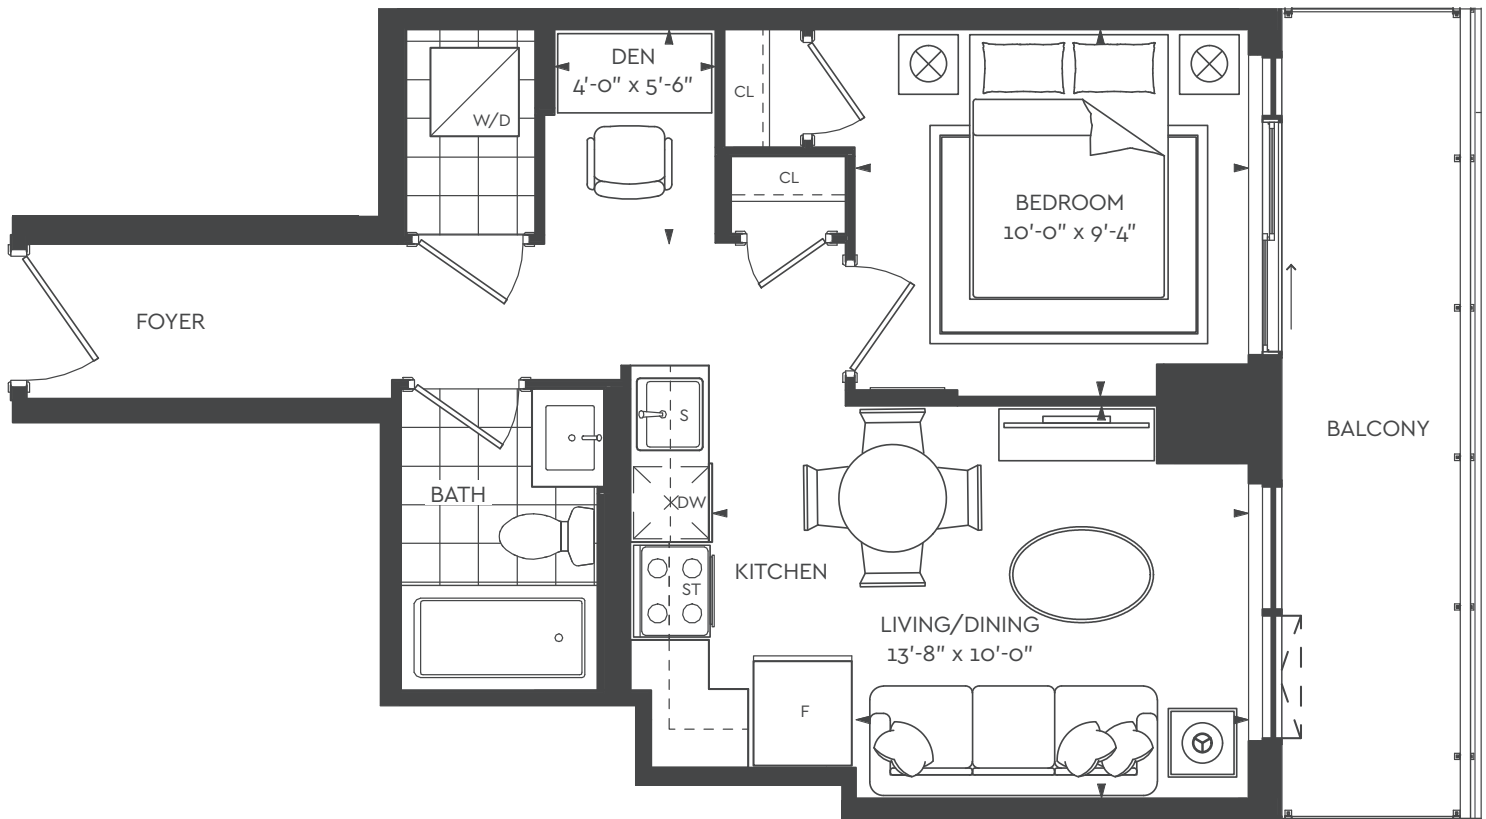

1CC+D

UNIT TYPE: 1 BEDROOM + DEN
 SUITE AREA: 517 sq.ft.
 OUTDOOR AREA: 49-193 sq.ft.
 TOTAL AREA: 566-710 sq.ft.

Level 7-35

Level 6

Level 4

Level 3

Level 2

1DD+D

UNIT TYPE: 1 BEDROOM + DEN
 SUITE AREA: 516 sq.ft.
 OUTDOOR AREA: 94 sq.ft.
 TOTAL AREA: 610 sq.ft.

Level 7-35

Level 6

1FF+D

UNIT TYPE: 1 BEDROOM + DEN
 SUITE AREA: 502 sq.ft.
 OUTDOOR AREA: 94 sq.ft.
 TOTAL AREA: 596 sq.ft.

Level 7-35

Level 6

1HH+D

UNIT TYPE: 1 BEDROOM + DEN
 SUITE AREA: 546 sq.ft.
 OUTDOOR AREA: 49 sq.ft.
 TOTAL AREA: 595 sq.ft.

Level 7-35