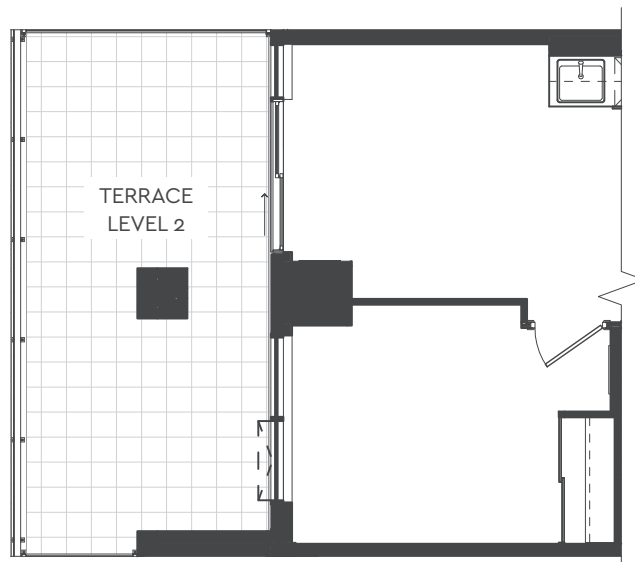

1CC+D

UNIT TYPE: 1 BEDROOM + DEN
 SUITE AREA: 517 sq.ft.
 OUTDOOR AREA: 49-193 sq.ft.
 TOTAL AREA: 566-710 sq.ft.

Level 7-35

Level 6

Level 4

Level 3

Level 2

1DD+D

UNIT TYPE: 1 BEDROOM + DEN
 SUITE AREA: 516 sq.ft.
 OUTDOOR AREA: 94 sq.ft.
 TOTAL AREA: 610 sq.ft.

Level 7-35

Level 6

1FF+D

UNIT TYPE: 1 BEDROOM + DEN
 SUITE AREA: 502 sq.ft.
 OUTDOOR AREA: 94 sq.ft.
 TOTAL AREA: 596 sq.ft.

Level 7-35

Level 6

1HH+D

UNIT TYPE: 1 BEDROOM + DEN
 SUITE AREA: 546 sq.ft.
 OUTDOOR AREA: 49 sq.ft.
 TOTAL AREA: 595 sq.ft.

Level 7-35