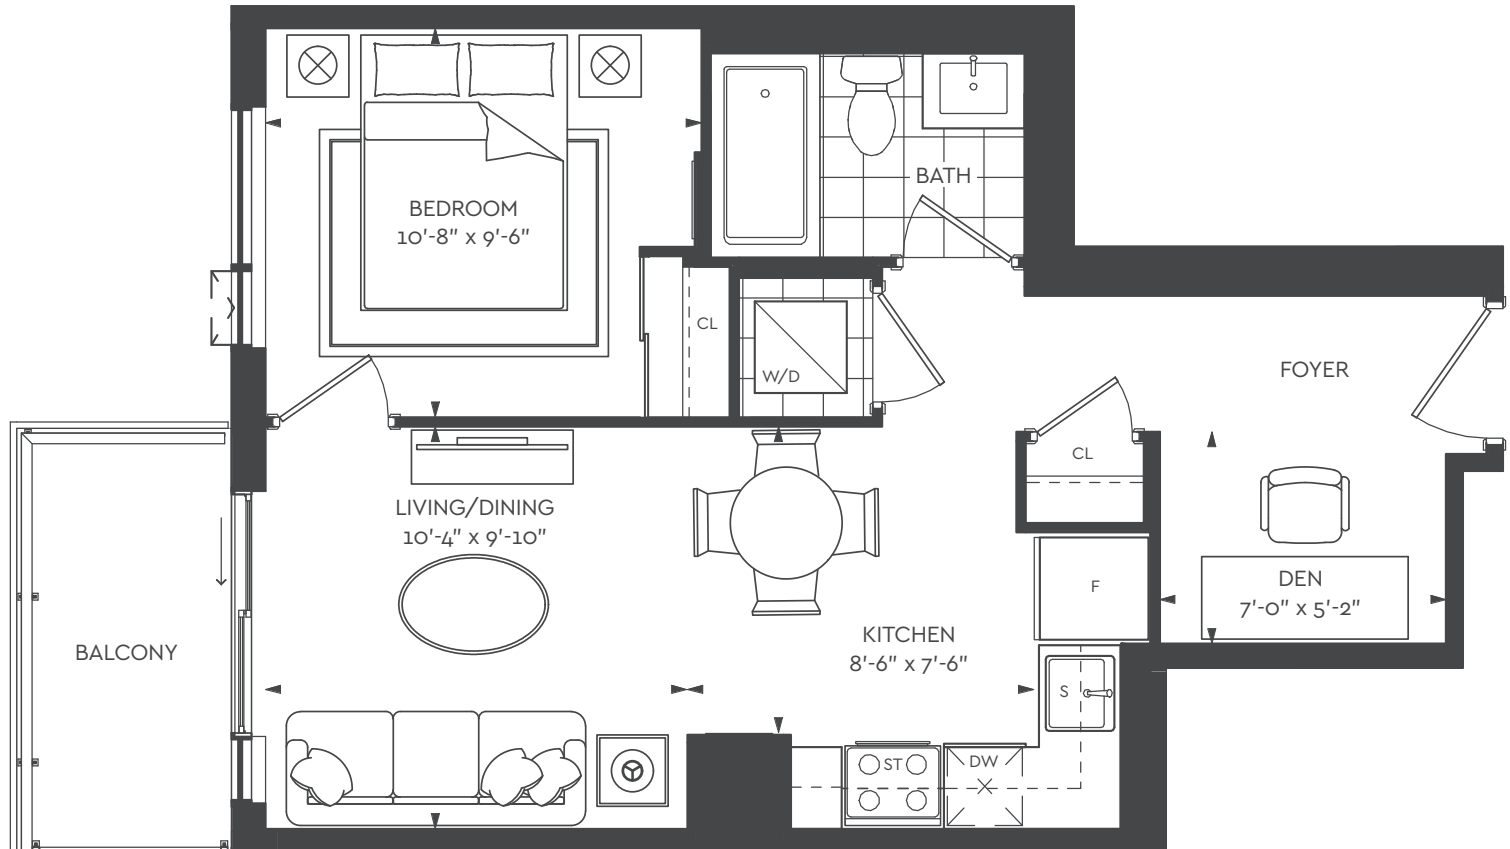

1CC+D

UNIT TYPE: 1 BEDROOM + DEN
 SUITE AREA: 517 sq.ft.
 OUTDOOR AREA: 49-193 sq.ft.
 TOTAL AREA: 566-710 sq.ft.

Level 7-35

Level 6

Level 4

Level 3

Level 2

1DD+D

UNIT TYPE: 1 BEDROOM + DEN
 SUITE AREA: 516 sq.ft.
 OUTDOOR AREA: 94 sq.ft.
 TOTAL AREA: 610 sq.ft.

Level 7-35

Level 6

1FF+D

UNIT TYPE: 1 BEDROOM + DEN
 SUITE AREA: 502 sq.ft.
 OUTDOOR AREA: 94 sq.ft.
 TOTAL AREA: 596 sq.ft.

Level 7-35

Level 6

1HH+D

UNIT TYPE: 1 BEDROOM + DEN
 SUITE AREA: 546 sq.ft.
 OUTDOOR AREA: 49 sq.ft.
 TOTAL AREA: 595 sq.ft.

Level 7-35