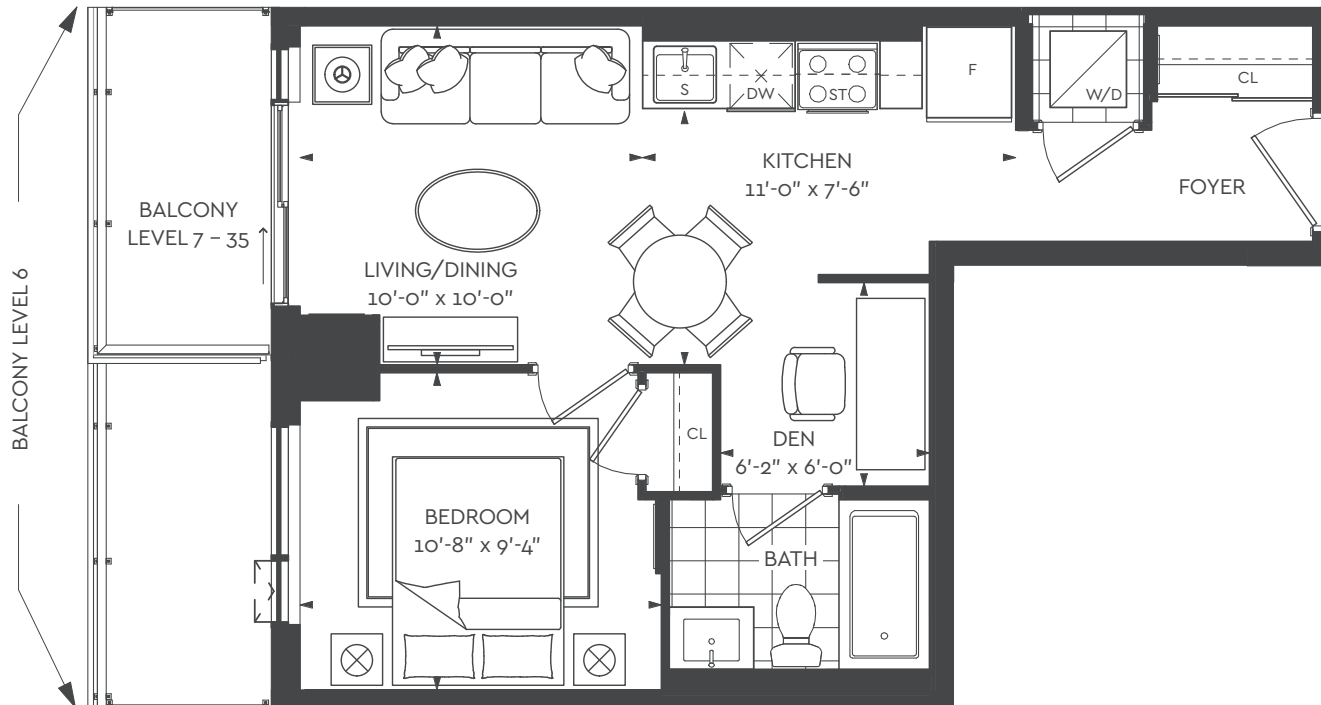

1CC+D

UNIT TYPE: 1 BEDROOM + DEN
 SUITE AREA: 517 sq.ft.
 OUTDOOR AREA: 49-193 sq.ft.
 TOTAL AREA: 566-710 sq.ft.

Level 7-35

Level 6

Level 4

Level 3

Level 2

1DD+D

UNIT TYPE: 1 BEDROOM + DEN
 SUITE AREA: 516 sq.ft.
 OUTDOOR AREA: 94 sq.ft.
 TOTAL AREA: 610 sq.ft.

Level 7-35

Level 6

1FF+D

UNIT TYPE: 1 BEDROOM + DEN
 SUITE AREA: 502 sq.ft.
 OUTDOOR AREA: 94 sq.ft.
 TOTAL AREA: 596 sq.ft.

Level 7-35

Level 6

1HH+D

UNIT TYPE: 1 BEDROOM + DEN
 SUITE AREA: 546 sq.ft.
 OUTDOOR AREA: 49 sq.ft.
 TOTAL AREA: 595 sq.ft.

Level 7-35