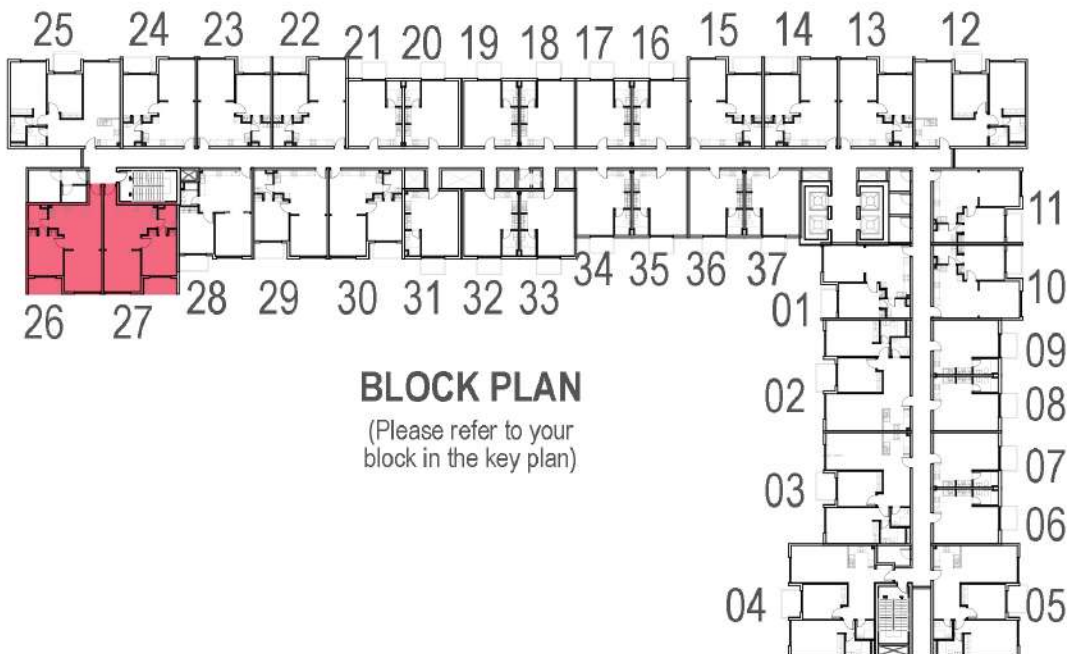

1 BEDROOM UNIT - TYPE II

BLOCK 1 - TYPICAL FLOOR

AREA : 653 sq.ft

Flat No. 26, 27

1 BEDROOM UNIT - TYPE III

BLOCK 1 - TYPICAL FLOOR

AREA : 643 sq.ft
Flat No. 28

2 BEDROOM UNIT - TYPE I

BLOCK 1 - TYPICAL FLOOR

AREA : 926 sq.ft

Flat Nos. 02, 03, 05, 12, 25

2 BEDROOM UNIT - TYPE II

BLOCK 1 - TYPICAL FLOOR

AREA : 984 sq.ft

Flat No. 04

TYPICAL STUDIO UNIT

BLOCK 1 - TYPICAL FLOOR

AREA : 401 sq.ft

Flat Nos. 06, 07, 08, 09, 16, 17, 18, 19, 20, 21, 31, 32, 33, 34, 35, 36, 37

1 BEDROOM UNIT - TYPE I

BLOCK 1 - TYPICAL FLOOR

AREA : 626 sq.ft

Flat nos. 01, 10, 11, 13, 14, 15, 22, 23, 24, 29, 30