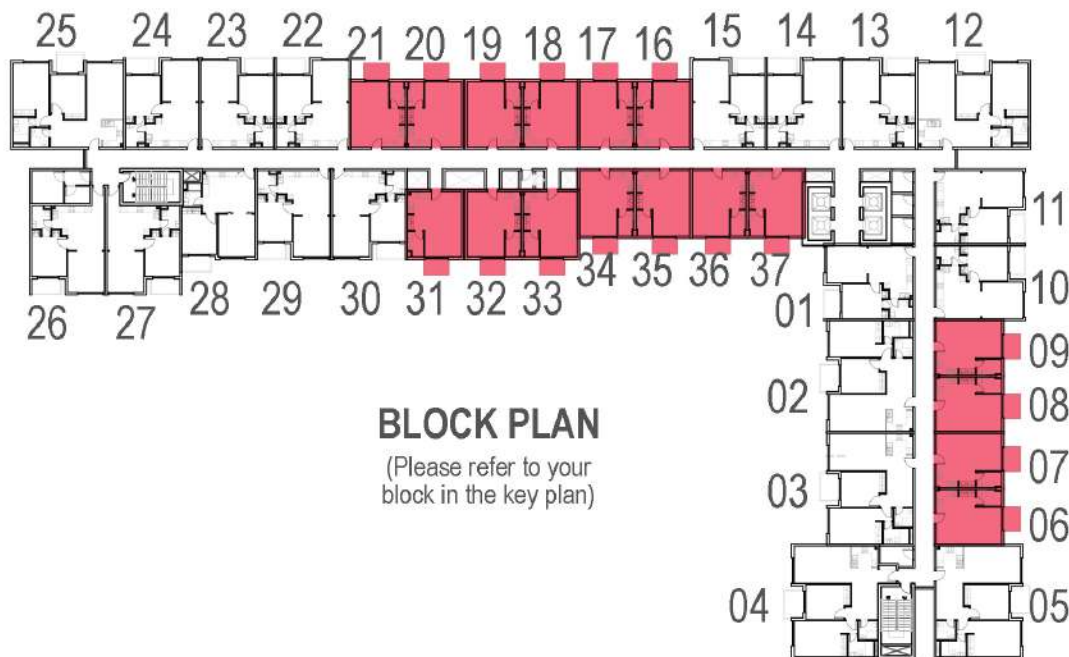

1 BEDROOM UNIT - TYPE II

BLOCK 1 - TYPICAL FLOOR

AREA : 653 sq.ft

Flat No. 26, 27

1 BEDROOM UNIT - TYPE III

BLOCK 1 - TYPICAL FLOOR

AREA : 643 sq.ft
Flat No. 28

2 BEDROOM UNIT - TYPE I

BLOCK 1 - TYPICAL FLOOR

AREA : 926 sq.ft

Flat Nos. 02, 03, 05, 12, 25

2 BEDROOM UNIT - TYPE II

BLOCK 1 - TYPICAL FLOOR

AREA : 984 sq.ft

Flat No. 04

TYPICAL STUDIO UNIT

BLOCK 1 - TYPICAL FLOOR

AREA : 401 sq.ft

Flat Nos. 06, 07, 08, 09, 16, 17, 18, 19, 20, 21, 31, 32, 33, 34, 35, 36, 37

1 BEDROOM UNIT - TYPE I

BLOCK 1 - TYPICAL FLOOR

AREA : 626 sq.ft

Flat nos. 01, 10, 11, 13, 14, 15, 22, 23, 24, 29, 30