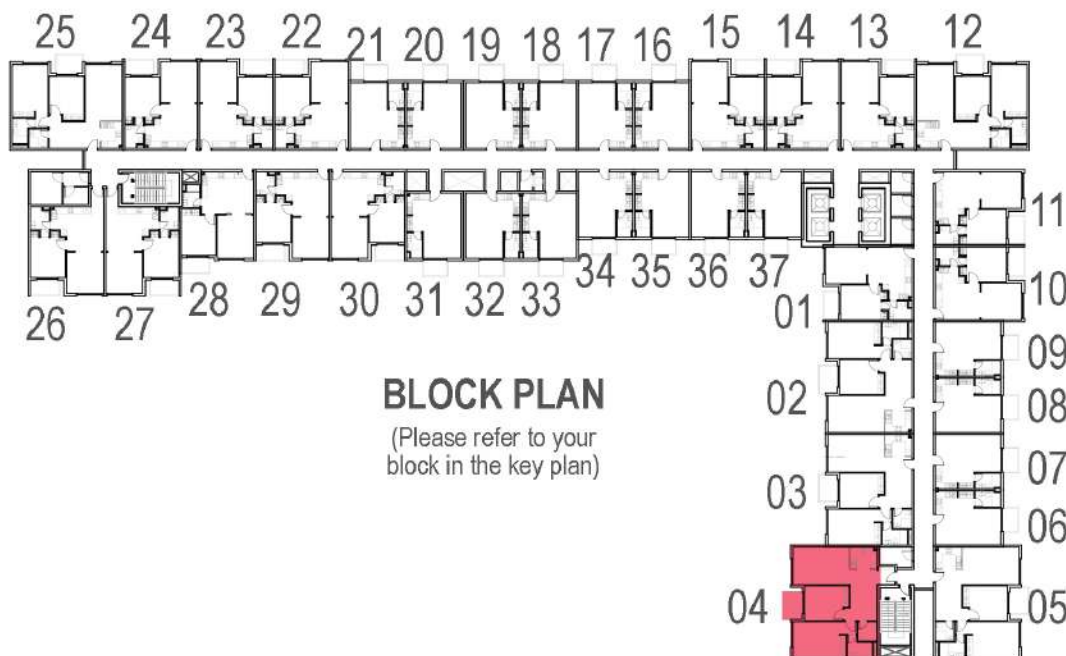

1 BEDROOM UNIT - TYPE II

BLOCK 1 - TYPICAL FLOOR

AREA : 653 sq.ft

Flat No. 26, 27

1 BEDROOM UNIT - TYPE III

BLOCK 1 - TYPICAL FLOOR

AREA : 643 sq.ft
Flat No. 28

2 BEDROOM UNIT - TYPE I

BLOCK 1 - TYPICAL FLOOR

AREA : 926 sq.ft

Flat Nos. 02, 03, 05, 12, 25

2 BEDROOM UNIT - TYPE II

BLOCK 1 - TYPICAL FLOOR

AREA : 984 sq.ft

Flat No. 04

TYPICAL STUDIO UNIT

BLOCK 1 - TYPICAL FLOOR

AREA : 401 sq.ft

Flat Nos. 06, 07, 08, 09, 16, 17, 18, 19, 20, 21, 31, 32, 33, 34, 35, 36, 37

1 BEDROOM UNIT - TYPE I

BLOCK 1 - TYPICAL FLOOR

AREA : 626 sq.ft

Flat nos. 01, 10, 11, 13, 14, 15, 22, 23, 24, 29, 30