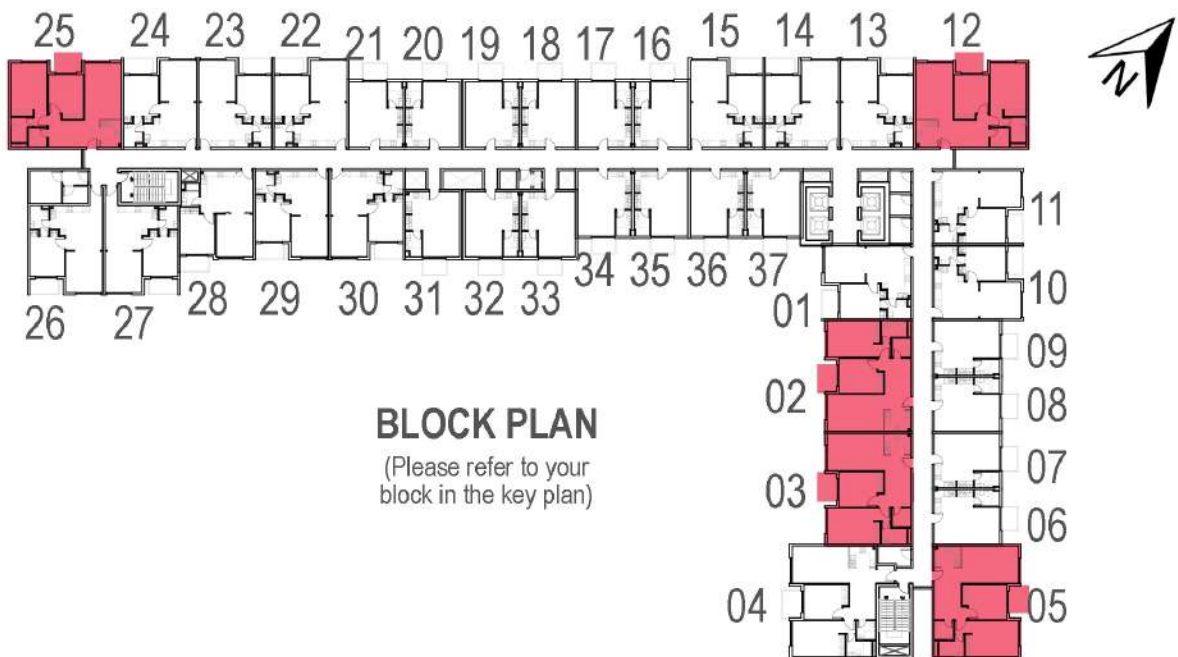

1 BEDROOM UNIT - TYPE II

BLOCK 1 - TYPICAL FLOOR

AREA : 653 sq.ft

Flat No. 26, 27

1 BEDROOM UNIT - TYPE III

BLOCK 1 - TYPICAL FLOOR

AREA : 643 sq.ft
Flat No. 28

2 BEDROOM UNIT - TYPE I

BLOCK 1 - TYPICAL FLOOR

AREA : 926 sq.ft

Flat Nos. 02, 03, 05, 12, 25

2 BEDROOM UNIT - TYPE II

BLOCK 1 - TYPICAL FLOOR

AREA : 984 sq.ft

Flat No. 04

TYPICAL STUDIO UNIT

BLOCK 1 - TYPICAL FLOOR

AREA : 401 sq.ft

Flat Nos. 06, 07, 08, 09, 16, 17, 18, 19, 20, 21, 31, 32, 33, 34, 35, 36, 37

1 BEDROOM UNIT - TYPE I

BLOCK 1 - TYPICAL FLOOR

AREA : 626 sq.ft

Flat nos. 01, 10, 11, 13, 14, 15, 22, 23, 24, 29, 30