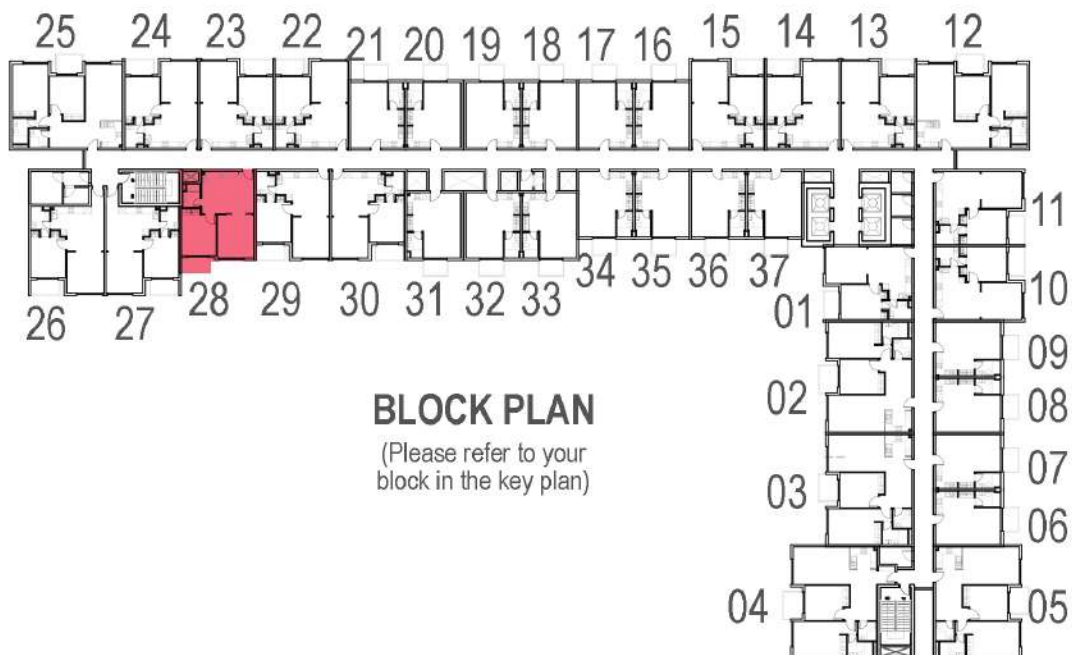

1 BEDROOM UNIT - TYPE II

BLOCK 1 - TYPICAL FLOOR

AREA : 653 sq.ft

Flat No. 26, 27

1 BEDROOM UNIT - TYPE III

BLOCK 1 - TYPICAL FLOOR

AREA : 643 sq.ft
Flat No. 28

2 BEDROOM UNIT - TYPE I

BLOCK 1 - TYPICAL FLOOR

AREA : 926 sq.ft

Flat Nos. 02, 03, 05, 12, 25

2 BEDROOM UNIT - TYPE II

BLOCK 1 - TYPICAL FLOOR

AREA : 984 sq.ft

Flat No. 04

TYPICAL STUDIO UNIT

BLOCK 1 - TYPICAL FLOOR

AREA : 401 sq.ft

Flat Nos. 06, 07, 08, 09, 16, 17, 18, 19, 20, 21, 31, 32, 33, 34, 35, 36, 37

1 BEDROOM UNIT - TYPE I

BLOCK 1 - TYPICAL FLOOR

AREA : 626 sq.ft

Flat nos. 01, 10, 11, 13, 14, 15, 22, 23, 24, 29, 30