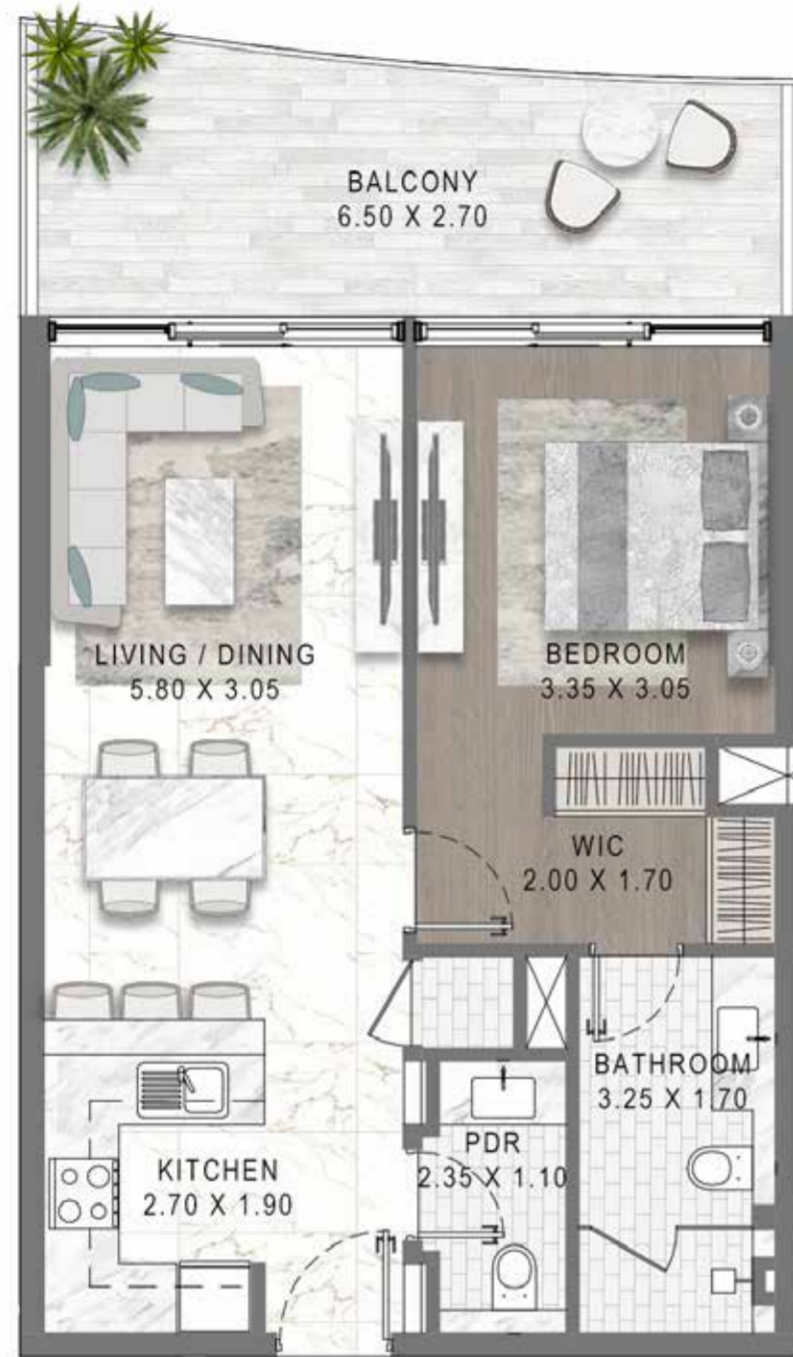

DAMAC
Lagoon
VIEWS

PHASE II

F L O O R P L A N S

WELCOME TO

DAMAC
Lagoon
VIEWS

F L O O R P L A N S

TOWER 11A, 11B, 12A & 12B

2-BEDROOM LUXURY APARTMENT

TYPE 01

MEDITERRANEAN-INSPIRED APARTMENTS

LEVELS: 1 & 3

2-BEDROOM LUXURY APARTMENT

TYPE 02

LAGOON VIEWS TOWER 11 & 12 I A & B

LEVEL: 2

2-BEDROOM LUXURY APARTMENT

TYPE 03

MEDITERRANEAN-INSPIRED APARTMENTS

LEVELS: 4 & 6

2-BEDROOM LUXURY APARTMENT

TYPE 04

LAGOON VIEWS TOWER 11 & 12 I A & B

LEVELS: 5 & 7

1-BEDROOM LUXURY APARTMENT

TYPE 01

LEVELS: 1 & 3

MEDITERRANEAN-INSPIRED APARTMENTS

1-BEDROOM LUXURY APARTMENT

TYPE 02

LEVELS: 1 & 3

LAGOON VIEWS TOWER 11 & 12 I A & B

1-BEDROOM LUXURY APARTMENT