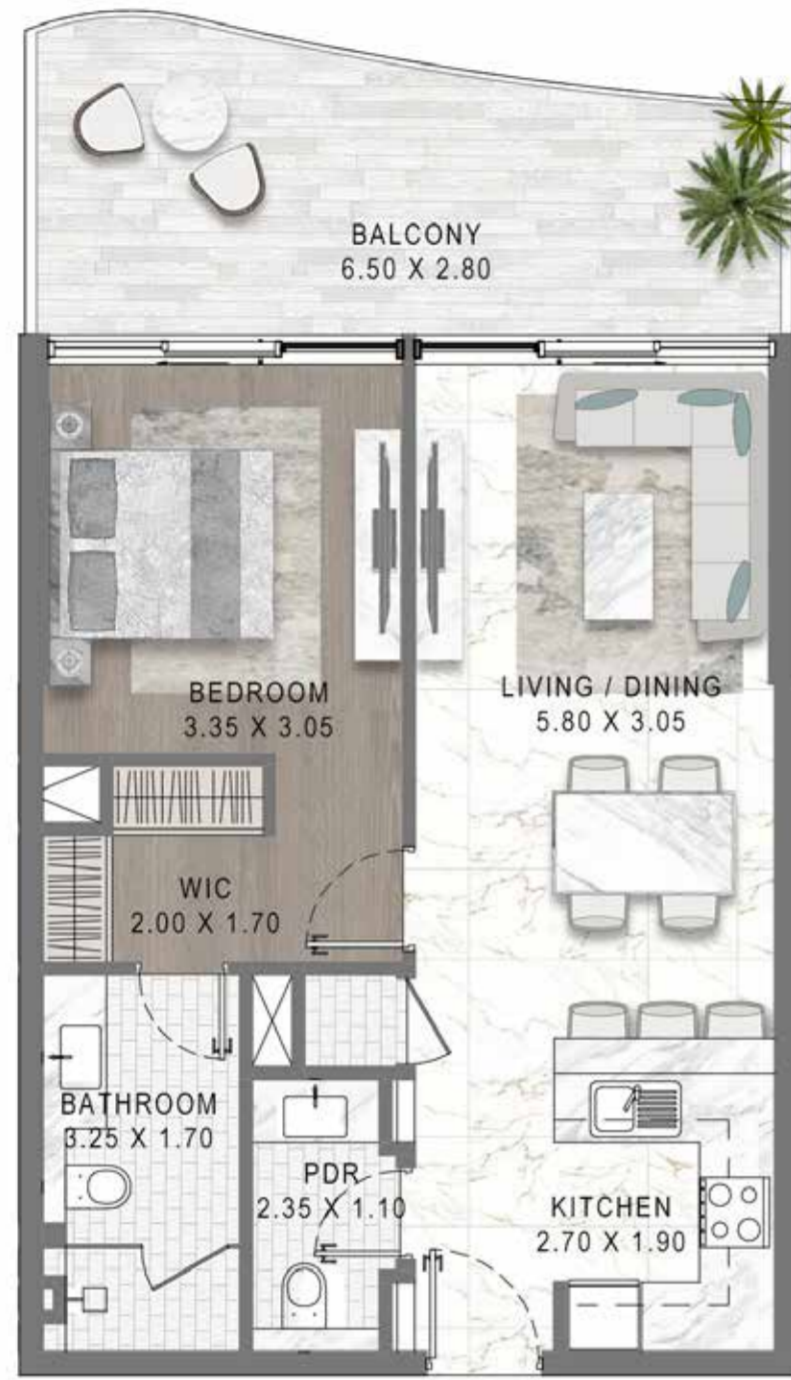

LEVEL: 4

1-BEDROOM LUXURY APARTMENT

TYPE 26

MEDITERRANEAN-INSPIRED APARTMENTS

LEVEL: 4

1-BEDROOM LUXURY APARTMENT

TYPE 27

LAGOON VIEWS TOWER 11 & 12 I C & D

LEVEL: 4

1-BEDROOM LUXURY APARTMENT

TYPE 28

MEDITERRANEAN-INSPIRED APARTMENTS

LEVEL: 4

1-BEDROOM LUXURY APARTMENT

TYPE 29

LAGOON VIEWS TOWER 11 & 12 I C & D