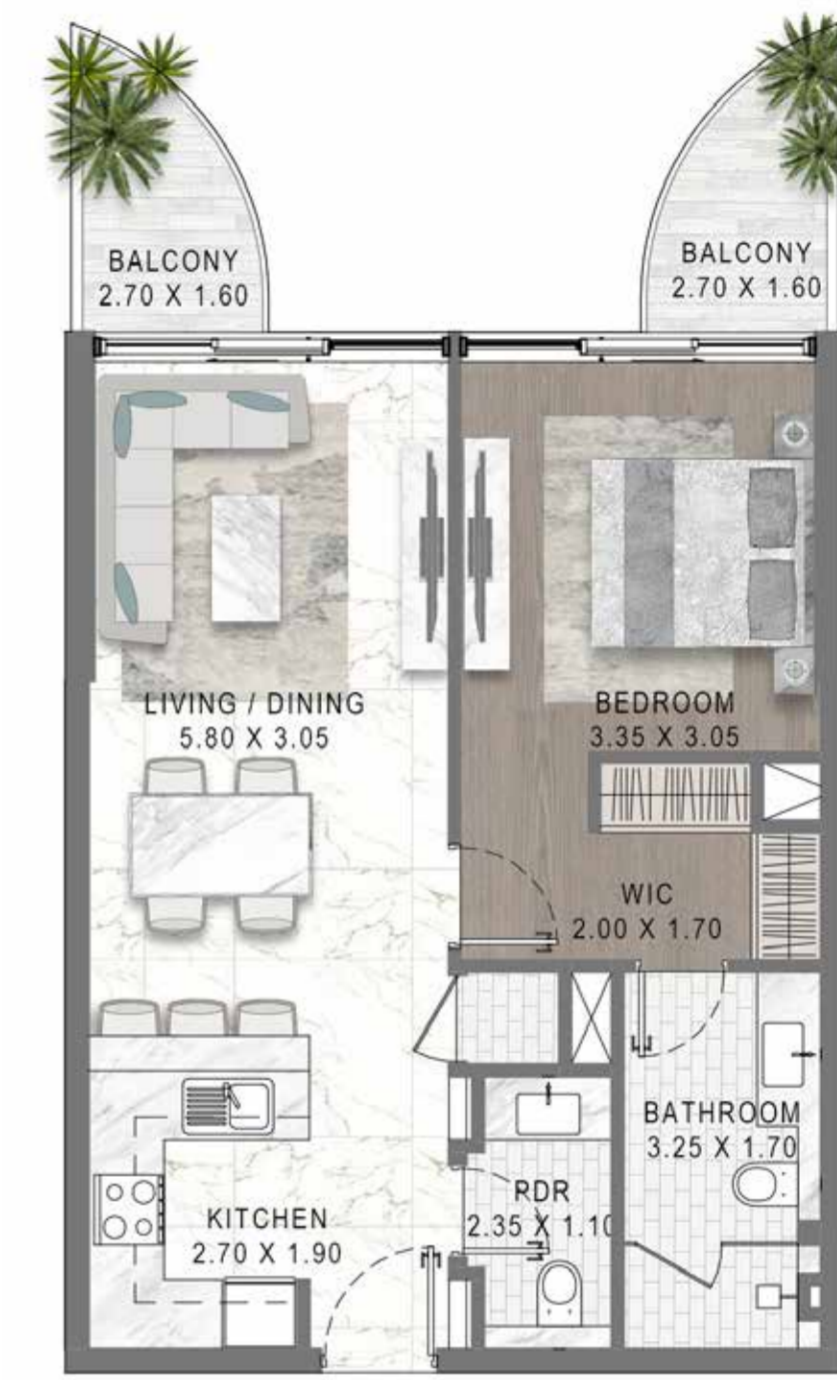

LEVEL: 4

1-BEDROOM LUXURY APARTMENT

TYPE 28

MEDITERRANEAN-INSPIRED APARTMENTS

LEVEL: 4

1-BEDROOM LUXURY APARTMENT

TYPE 29

LAGOON VIEWS TOWER 11 & 12 I C & D

LEVEL: 4

1-BEDROOM LUXURY APARTMENT

TYPE 30

MEDITERRANEAN-INSPIRED APARTMENTS

LEVEL: 4

1-BEDROOM LUXURY APARTMENT

TYPE 31

LAGOON VIEWS TOWER 11 & 12 I C & D