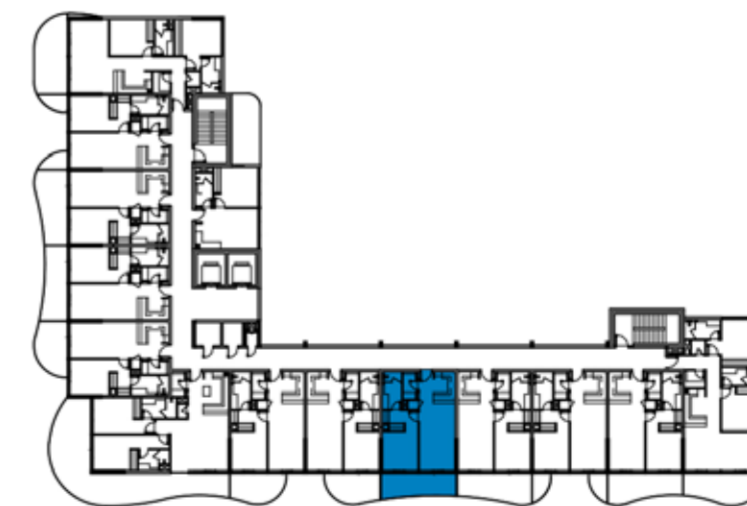

LEVEL: 4

1-BEDROOM LUXURY APARTMENT

TYPE 26

MEDITERRANEAN-INSPIRED APARTMENTS

LEVEL: 4

1-BEDROOM LUXURY APARTMENT

TYPE 27

LAGOON VIEWS TOWER 11 & 12 I C & D