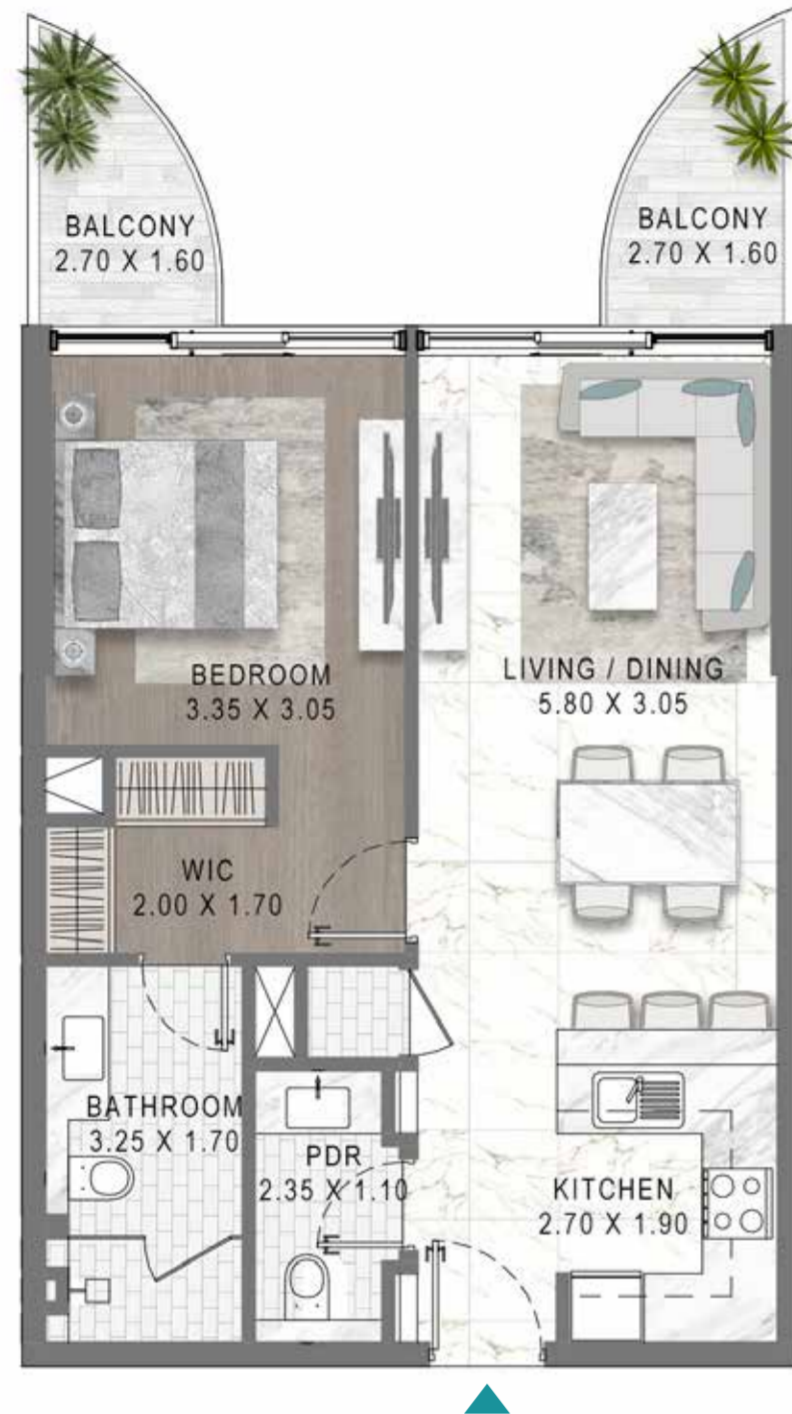

LEVEL: 1

2-BEDROOM LUXURY APARTMENT

TYPE 11

MEDITERRANEAN-INSPIRED APARTMENTS

LEVEL: 1

1-BEDROOM LUXURY APARTMENT

TYPE 01

LEVELS: 3, 5 & 7

LAGOON VIEWS TOWER 11 & 12 I C & D

1-BEDROOM LUXURY APARTMENT

TYPE 02

MEDITERRANEAN-INSPIRED APARTMENTS

LEVELS: 3, 5 & 7

1-BEDROOM LUXURY APARTMENT

TYPE 03

LAGOON VIEWS TOWER 11 & 12 I C & D