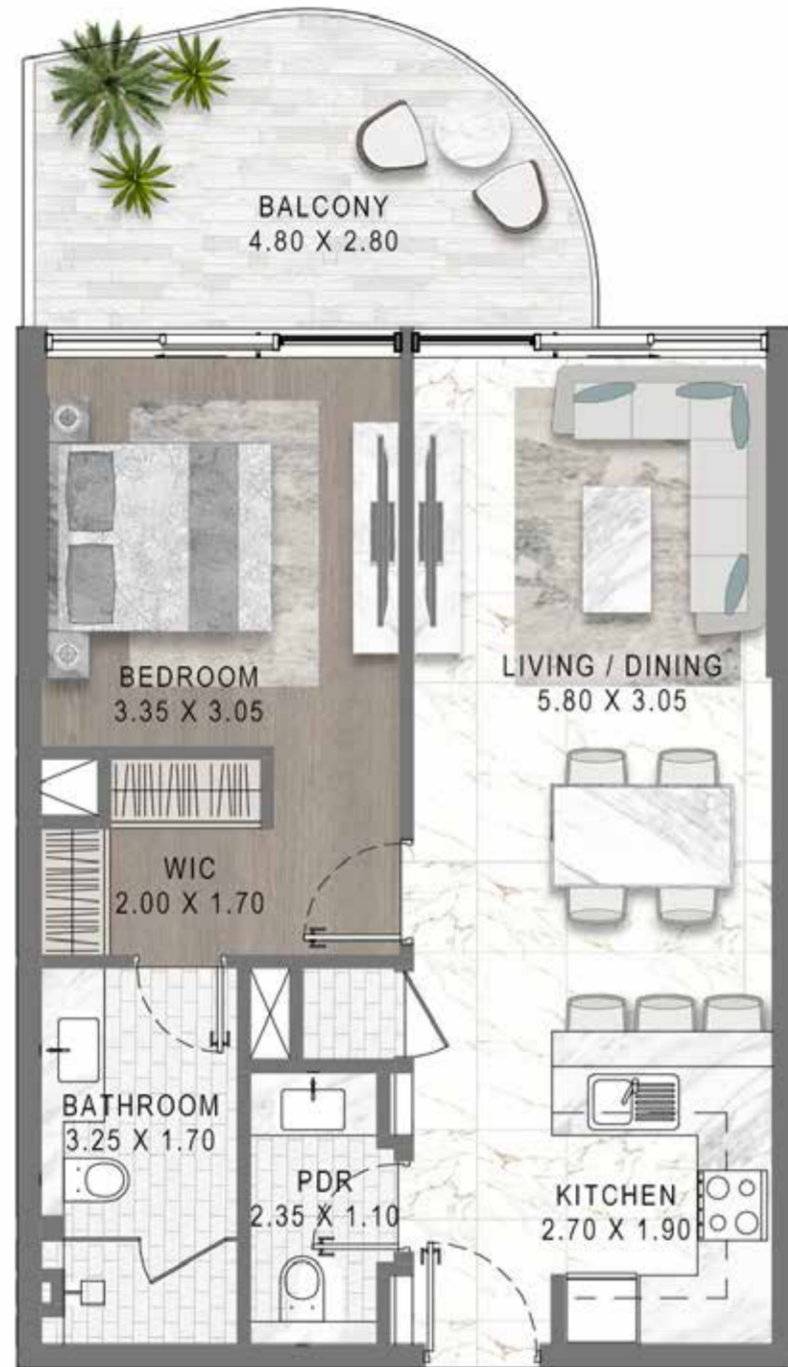

LEVEL: 4

1-BEDROOM LUXURY APARTMENT

TYPE 24

MEDITERRANEAN-INSPIRED APARTMENTS

LEVEL: 4

1-BEDROOM LUXURY APARTMENT

TYPE 25

LAGOON VIEWS TOWER 11 & 12 I C & D

LEVEL: 4

1-BEDROOM LUXURY APARTMENT

TYPE 26

MEDITERRANEAN-INSPIRED APARTMENTS

LEVEL: 4

1-BEDROOM LUXURY APARTMENT

TYPE 27

LAGOON VIEWS TOWER 11 & 12 I C & D