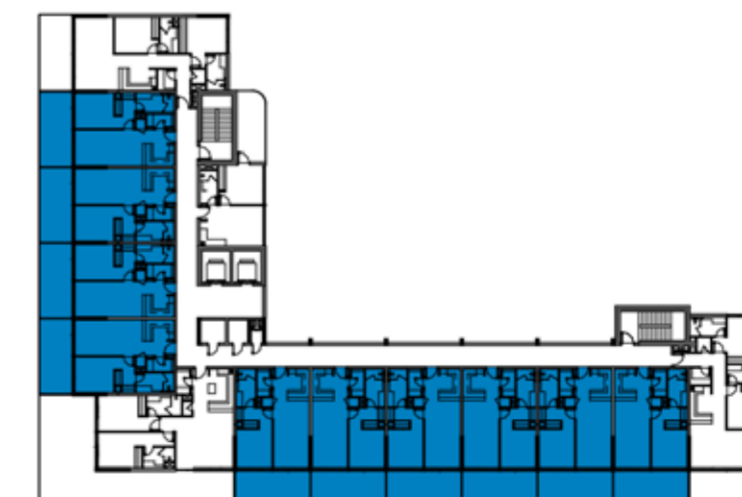

LEVEL: 4

1-BEDROOM LUXURY APARTMENT

TYPE 30

MEDITERRANEAN-INSPIRED APARTMENTS

LEVEL: 4

1-BEDROOM LUXURY APARTMENT

TYPE 31

LAGOON VIEWS TOWER 11 & 12 I C & D