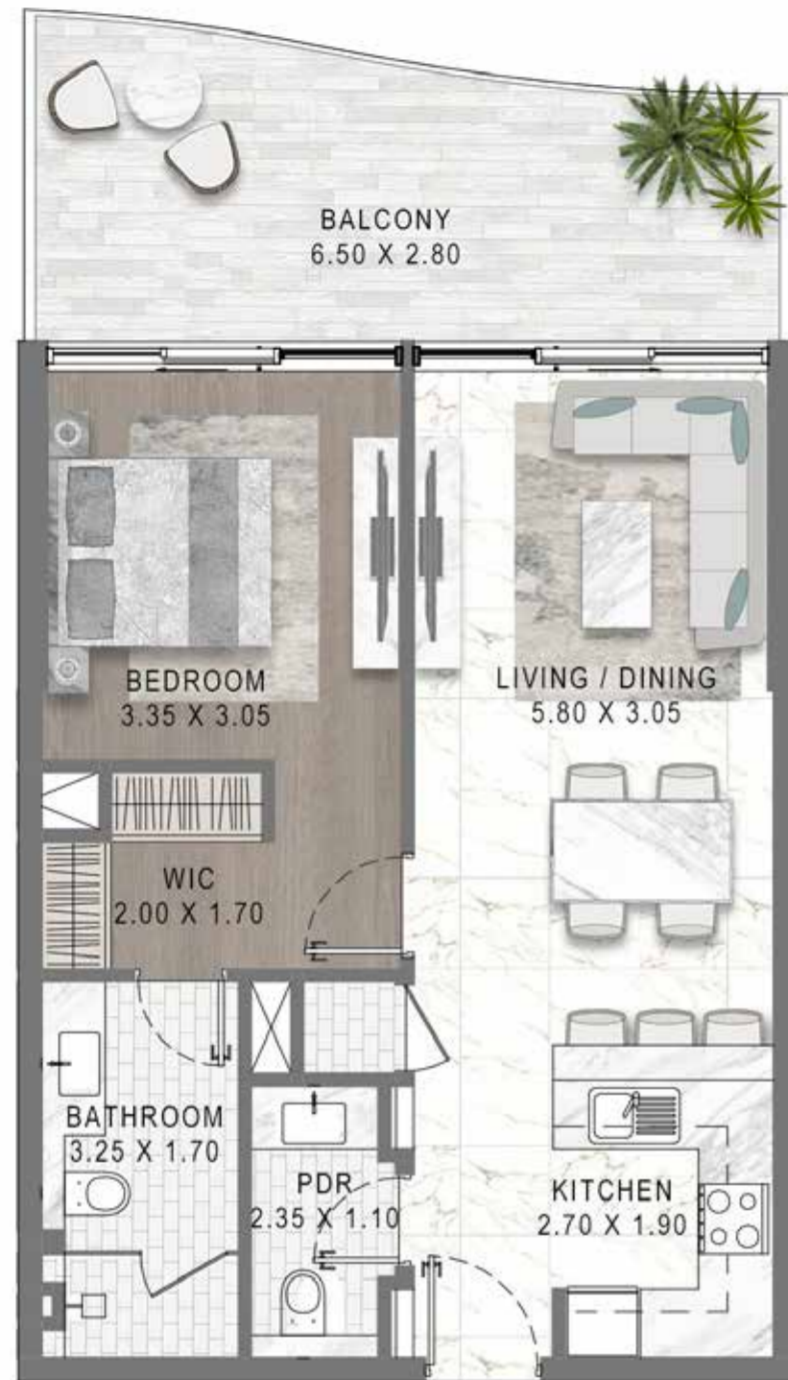

LAGOON VIEWS TOWER 11 & 12 I C & D

1-BEDROOM LUXURY APARTMENT

TYPE 02

MEDITERRANEAN-INSPIRED APARTMENTS

LEVELS: 3, 5 & 7

1-BEDROOM LUXURY APARTMENT

TYPE 03

LAGOON VIEWS TOWER 11 & 12 I C & D

LEVELS: 3, 5 & 7

1-BEDROOM LUXURY APARTMENT

TYPE 04

MEDITERRANEAN-INSPIRED APARTMENTS

LEVELS: 3, 5 & 7

1-BEDROOM LUXURY APARTMENT

TYPE 05

LAGOON VIEWS TOWER 11 & 12 I C & D

LEVELS: 3, 5 & 7

1-BEDROOM LUXURY APARTMENT

TYPE 06

MEDITERRANEAN-INSPIRED APARTMENTS

LEVELS: 3, 5 & 7

1-BEDROOM LUXURY APARTMENT

TYPE 07

LAGOON VIEWS TOWER 11 & 12 I C & D