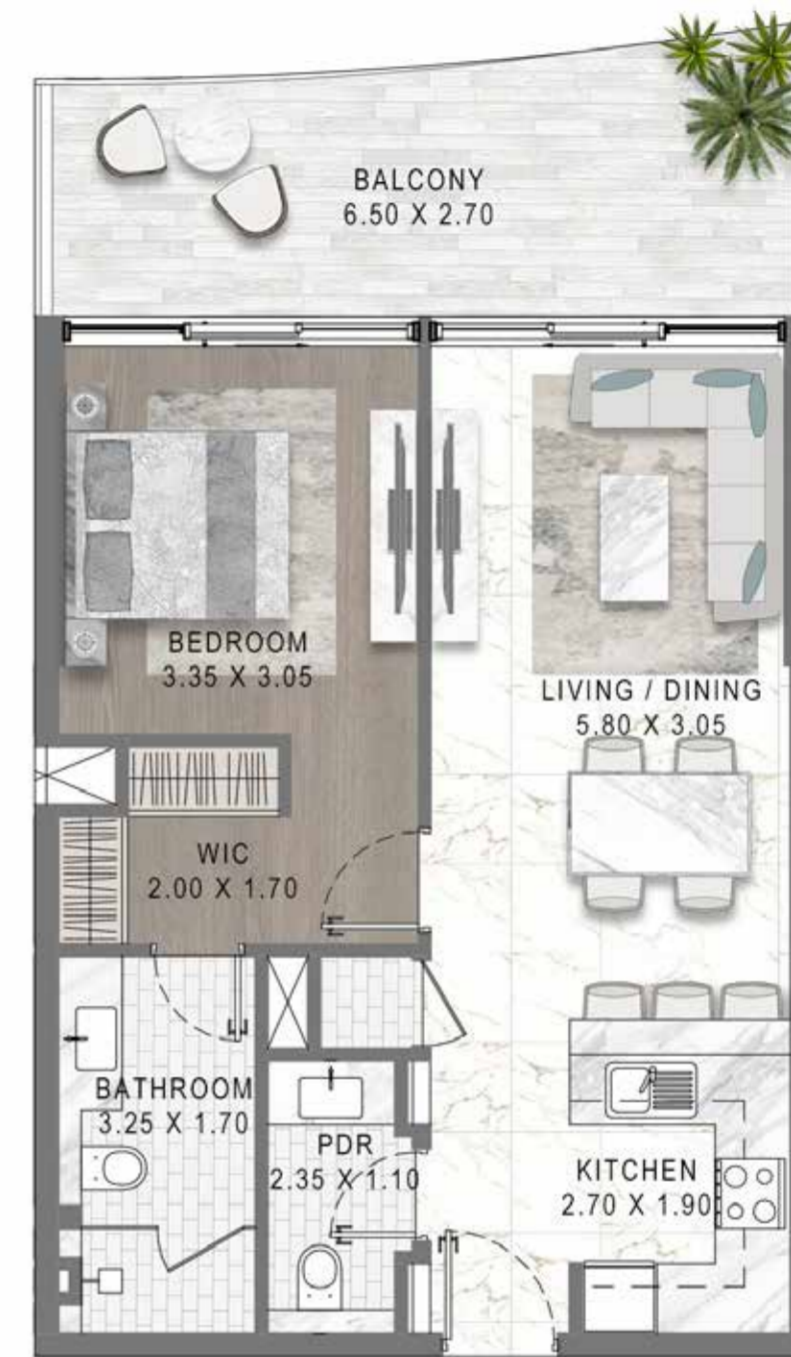

DAMAC
Lagoon
VIEWS

PHASE II

F L O O R P L A N S

WELCOME TO

DAMAC
Lagoon
VIEWS

F L O O R P L A N S

TOWER 11A, 11B, 12A & 12B

2-BEDROOM LUXURY APARTMENT

TYPE 03

MEDITERRANEAN-INSPIRED APARTMENTS

LEVELS: 4 & 6

2-BEDROOM LUXURY APARTMENT

TYPE 04

LAGOON VIEWS TOWER 11 & 12 I A & B

LEVELS: 5 & 7

1-BEDROOM LUXURY APARTMENT

TYPE 01

LEVELS: 1 & 3

MEDITERRANEAN-INSPIRED APARTMENTS

1-BEDROOM LUXURY APARTMENT

TYPE 02

LEVELS: 1 & 3

LAGOON VIEWS TOWER 11 & 12 I A & B

1-BEDROOM LUXURY APARTMENT

TYPE 03

LEVELS: 1 & 3

MEDITERRANEAN-INSPIRED APARTMENTS

1-BEDROOM LUXURY APARTMENT

TYPE 04

LEVELS: 1 & 3

LAGOON VIEWS TOWER 11 & 12 I A & B

1-BEDROOM LUXURY APARTMENT