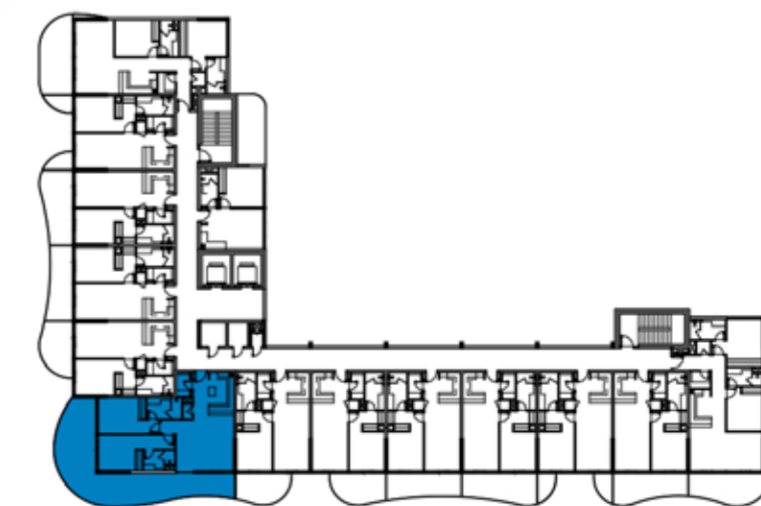

LEVELS: 2 & 6

2-BEDROOM LUXURY APARTMENT

TYPE 07

MEDITERRANEAN-INSPIRED APARTMENTS

LEVEL: 4

2-BEDROOM LUXURY APARTMENT

TYPE 08

LAGOON VIEWS TOWER 11 & 12 I C & D