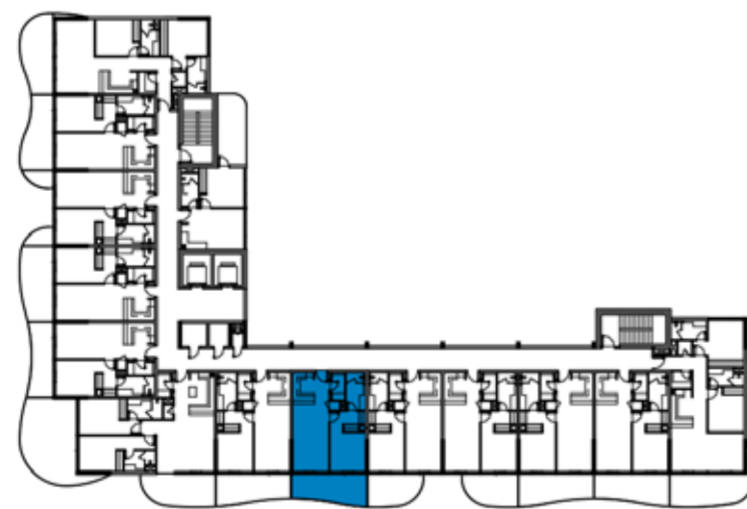

1-BEDROOM LUXURY APARTMENT

TYPE 06

MEDITERRANEAN-INSPIRED APARTMENTS