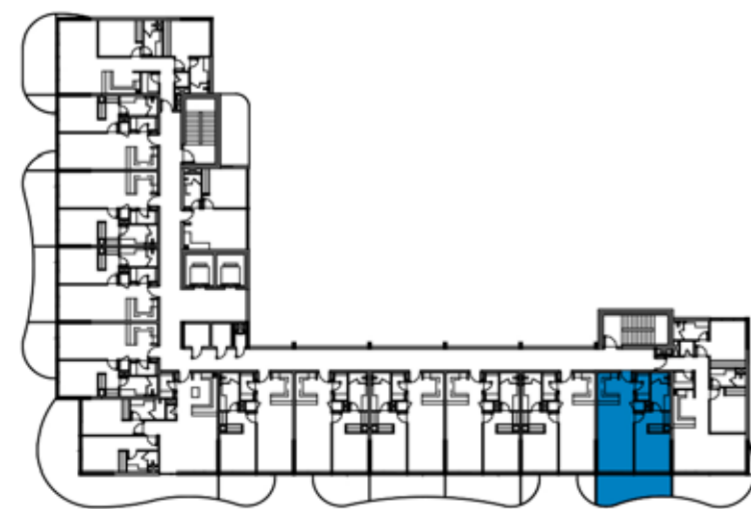

1-BEDROOM LUXURY APARTMENT

TYPE 30

MEDITERRANEAN-INSPIRED APARTMENTS

LEVEL: 4