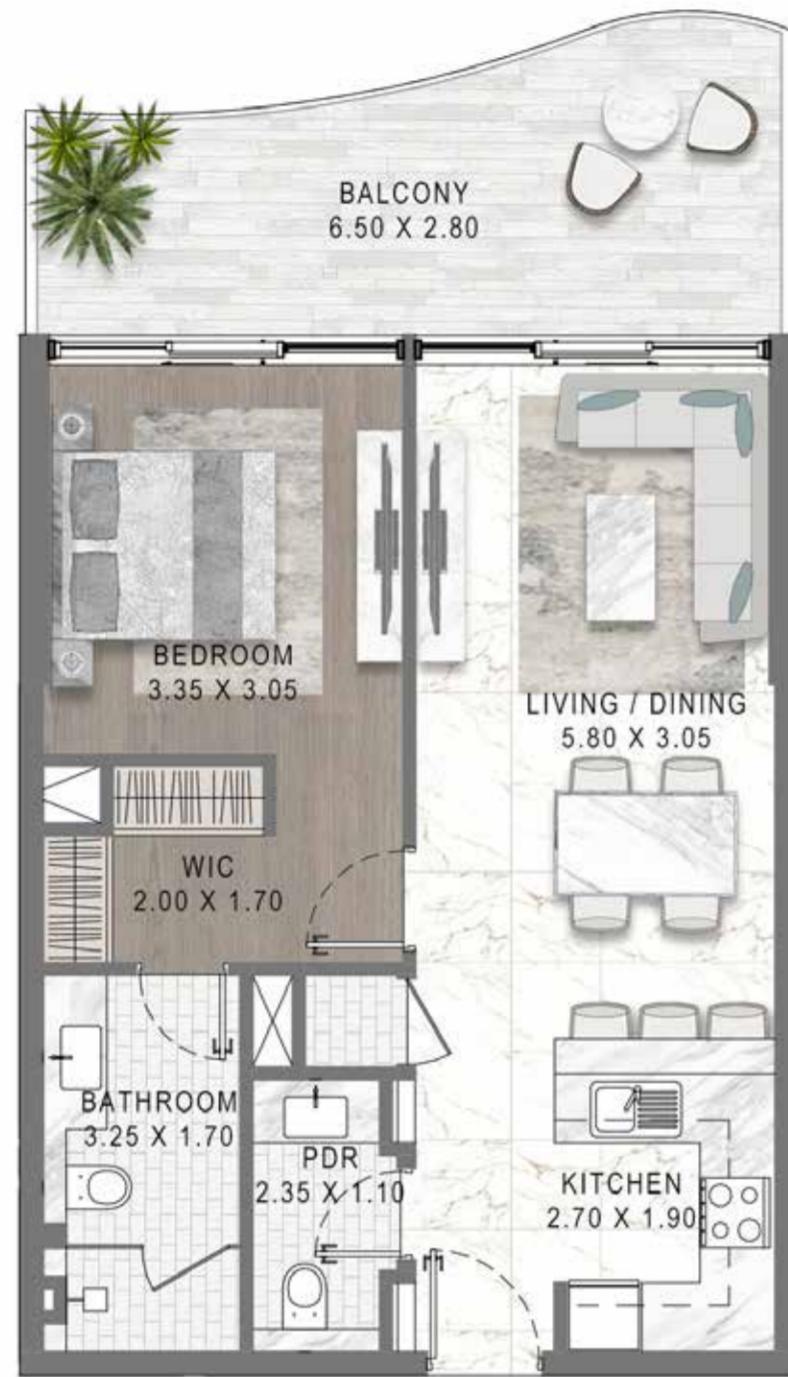

LEVEL: 4

1-BEDROOM LUXURY APARTMENT

TYPE 28

MEDITERRANEAN-INSPIRED APARTMENTS

LEVEL: 4

1-BEDROOM LUXURY APARTMENT

TYPE 29

LAGOON VIEWS TOWER 11 & 12 I C & D

LEVEL: 4

1-BEDROOM LUXURY APARTMENT

TYPE 30

MEDITERRANEAN-INSPIRED APARTMENTS

LEVEL: 4

1-BEDROOM LUXURY APARTMENT

TYPE 31

LAGOON VIEWS TOWER 11 & 12 I C & D