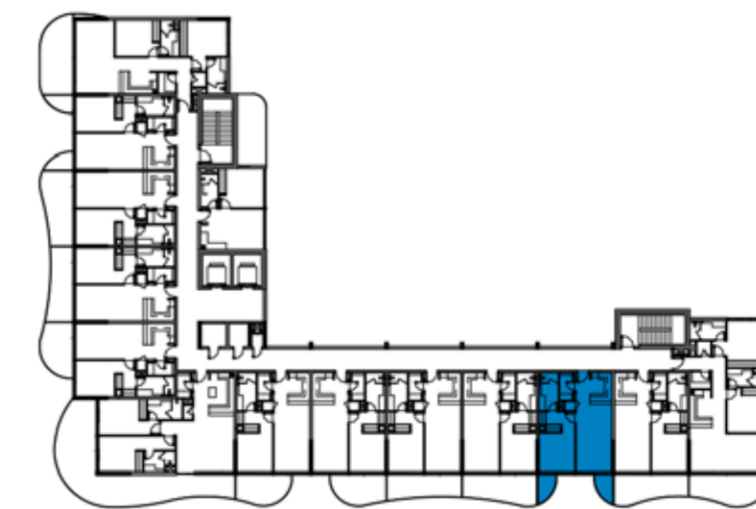

LEVEL: 4

1-BEDROOM LUXURY APARTMENT

TYPE 28

MEDITERRANEAN-INSPIRED APARTMENTS

LEVEL: 4

1-BEDROOM LUXURY APARTMENT

TYPE 29

LAGOON VIEWS TOWER 11 & 12 I C & D