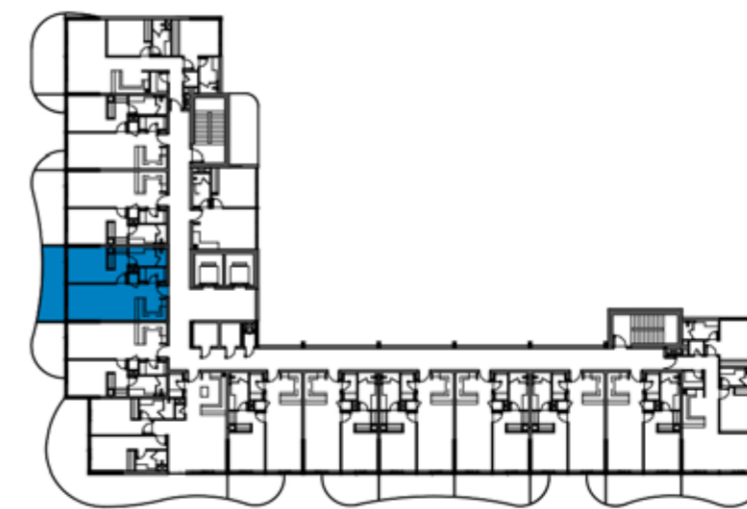

LEVEL: 4

1-BEDROOM LUXURY APARTMENT

TYPE 22

MEDITERRANEAN-INSPIRED APARTMENTS

LEVEL: 4

1-BEDROOM LUXURY APARTMENT

TYPE 23

LAGOON VIEWS TOWER 11 & 12 I C & D