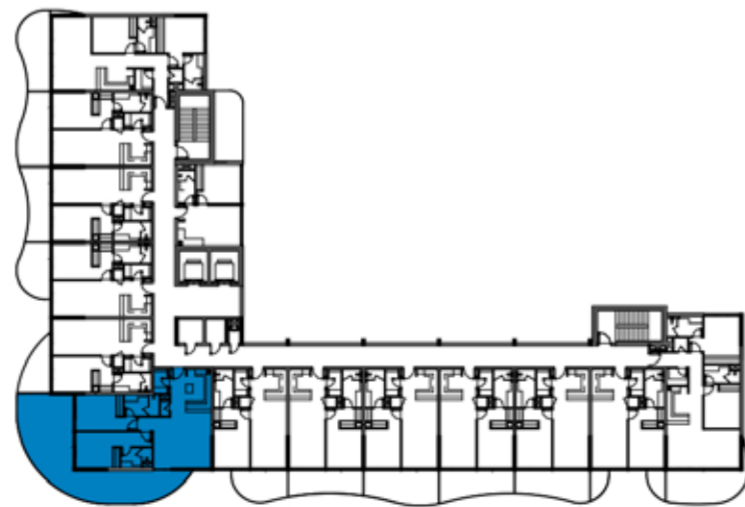

LAGOON VIEWS TOWER 11 & 12 I C & D

2-BEDROOM LUXURY APARTMENT

TYPE 05

MEDITERRANEAN-INSPIRED APARTMENTS

LEVELS: 2 & 6

2-BEDROOM LUXURY APARTMENT

TYPE 06

LAGOON VIEWS TOWER 11 & 12 I C & D