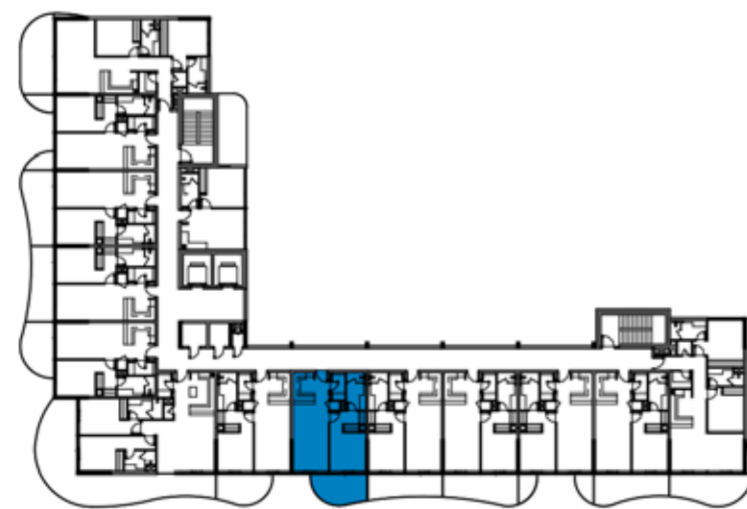

1-BEDROOM LUXURY APARTMENT

TYPE 26

MEDITERRANEAN-INSPIRED APARTMENTS