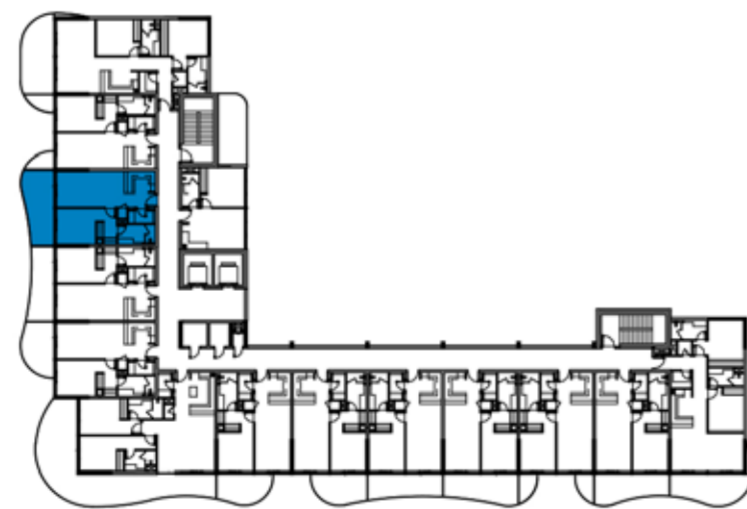

1-BEDROOM LUXURY APARTMENT

TYPE 22

MEDITERRANEAN-INSPIRED APARTMENTS