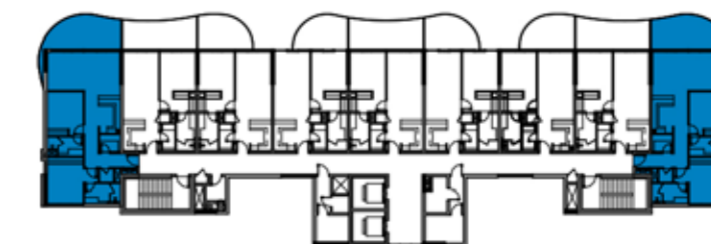

DAMAC
Lagoon
VIEWS

PHASE II

F L O O R P L A N S

WELCOME TO

DAMAC
Lagoon
VIEWS

F L O O R P L A N S

TOWER 11A, 11B, 12A & 12B

2-BEDROOM LUXURY APARTMENT

TYPE 01

MEDITERRANEAN-INSPIRED APARTMENTS

LEVELS: 1 & 3

2-BEDROOM LUXURY APARTMENT

TYPE 02

LAGOON VIEWS TOWER 11 & 12 I A & B

LEVEL: 2

2-BEDROOM LUXURY APARTMENT