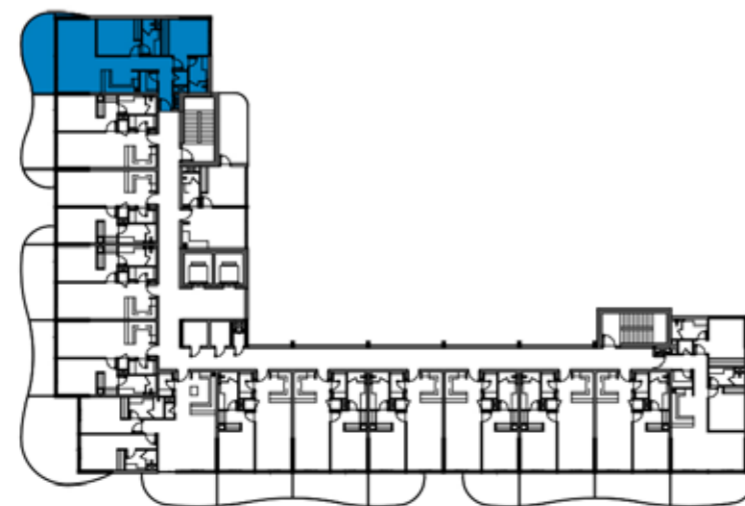

2-BEDROOM LUXURY APARTMENT

TYPE 01

MEDITERRANEAN-INSPIRED APARTMENTS