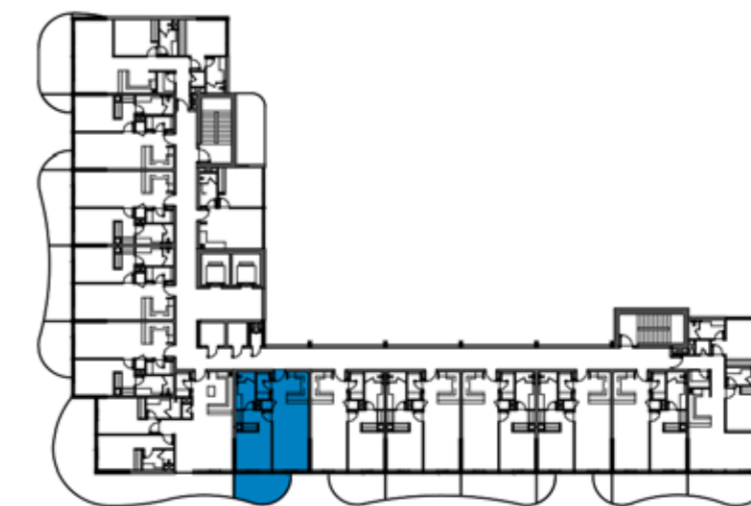

LEVEL: 4

1-BEDROOM LUXURY APARTMENT

TYPE 24

MEDITERRANEAN-INSPIRED APARTMENTS

LEVEL: 4

1-BEDROOM LUXURY APARTMENT

TYPE 25

LAGOON VIEWS TOWER 11 & 12 I C & D