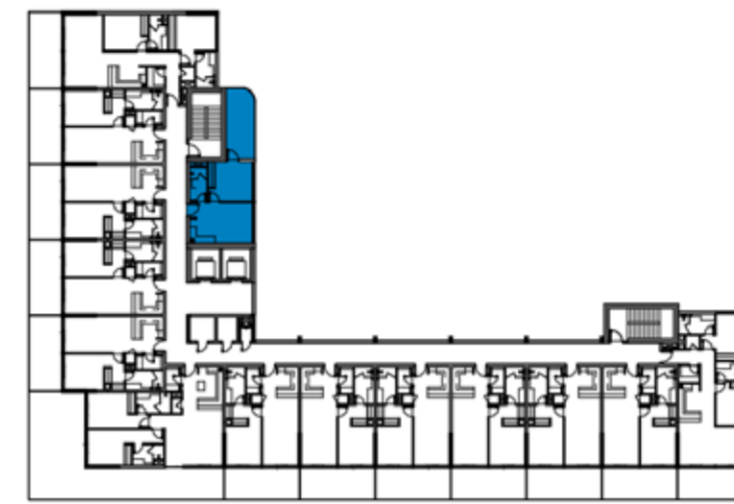

1-BEDROOM LUXURY APARTMENT

TYPE 32

MEDITERRANEAN-INSPIRED APARTMENTS

LEVEL: 1