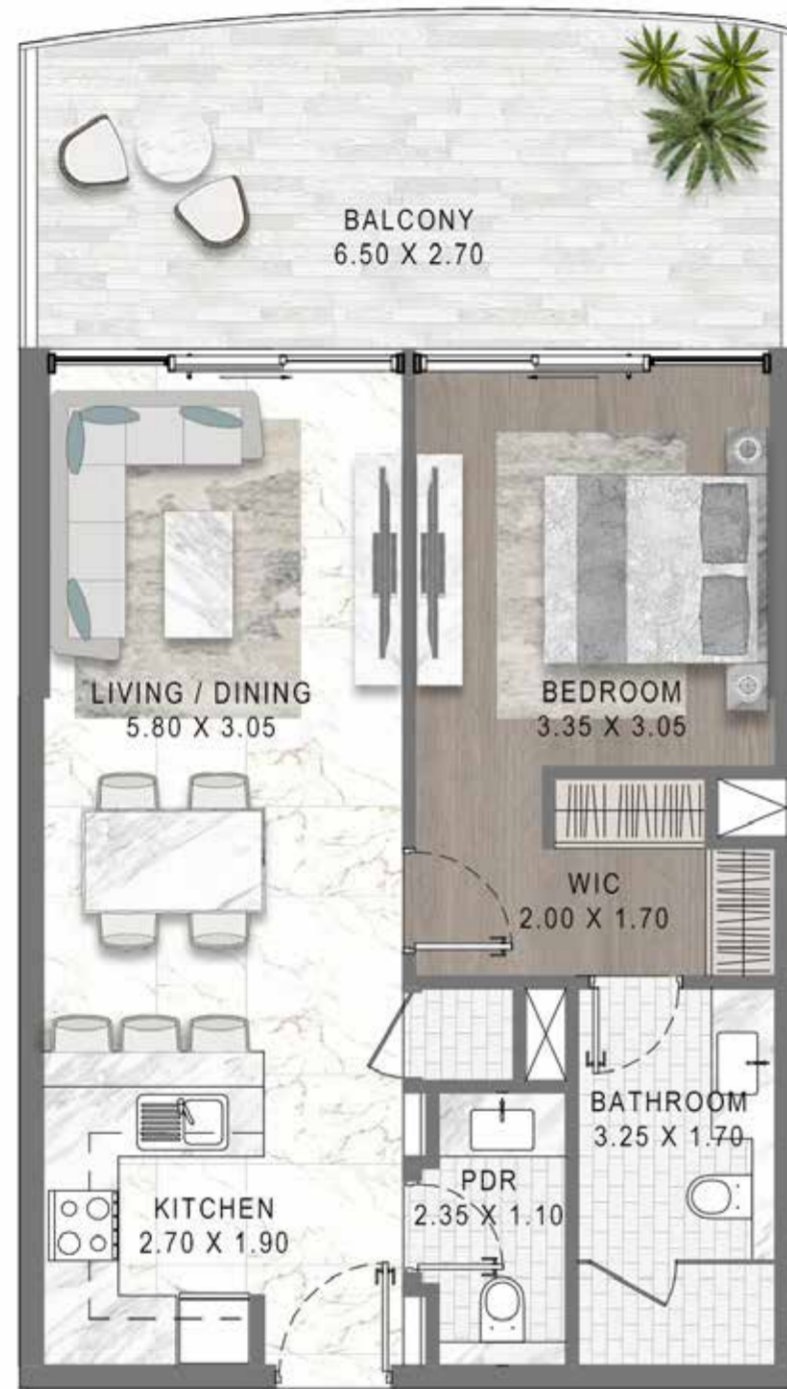

DAMAC
Lagoon
VIEWS

PHASE II

F L O O R P L A N S

WELCOME TO

DAMAC
Lagoon
VIEWS

F L O O R P L A N S

TOWER 11A, 11B, 12A & 12B

2-BEDROOM LUXURY APARTMENT

TYPE 03

MEDITERRANEAN-INSPIRED APARTMENTS

LEVELS: 4 & 6

2-BEDROOM LUXURY APARTMENT

TYPE 04

LAGOON VIEWS TOWER 11 & 12 I A & B

LEVELS: 5 & 7

1-BEDROOM LUXURY APARTMENT

TYPE 01

LEVELS: 1 & 3

MEDITERRANEAN-INSPIRED APARTMENTS

1-BEDROOM LUXURY APARTMENT

TYPE 02

LEVELS: 1 & 3

LAGOON VIEWS TOWER 11 & 12 I A & B

1-BEDROOM LUXURY APARTMENT

TYPE 03

LEVELS: 1 & 3

MEDITERRANEAN-INSPIRED APARTMENTS

1-BEDROOM LUXURY APARTMENT

TYPE 04

LEVELS: 1 & 3

LAGOON VIEWS TOWER 11 & 12 I A & B

1-BEDROOM LUXURY APARTMENT