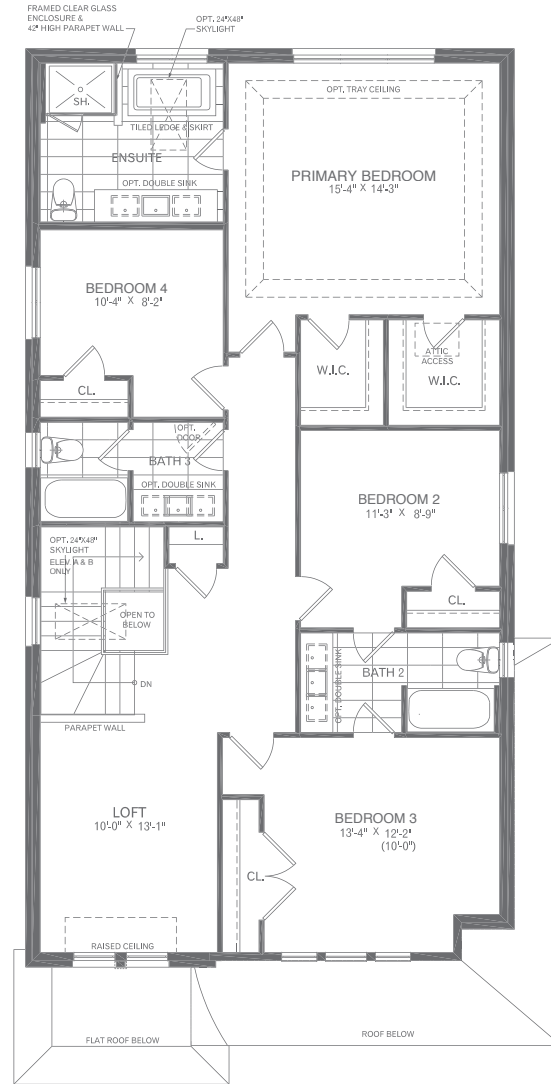

GREAT
GULF
WHITBY
MEADOWS

ENCORE

36'

SINGLES

Mulberry

FOUR BEDROOM + LOFT
WT 36-7

Elevation A - 2,590 sq. ft.

Elevation B - 2,590 sq. ft.

Elevation C - 2,580 sq. ft.

Elevation B - 2,590 sq. ft.

Elevation C - 2,580 sq. ft.

Elevation A - 2,590 sq. ft.

Mulberry

FOUR BEDROOM
+ LOFT

Elevation A - 2,590 sq. ft.
Elevation B - 2,590 sq. ft.
Elevation C - 2,580 sq. ft.

WT 36-7

36'

SINGLES

All dimensions and floor plans are approximate. Sizes and specifications are subject to change without notice. Actual useable space may vary from the stated floor area.

*All illustrations are artist's concept. Landscaping, hardscaping and exterior lighting are not included in the purchase price. Some items shown may be upgrades. E. & O.E. March 2024.

Ground Floor - Elevation A

Second Floor - Elevation A

Basement - Elevation A

full
house
SELECTIONS

Enjoy the flexibility that these optional floorplans offer. Combine them with the standard floorplan to suit your lifestyle needs.