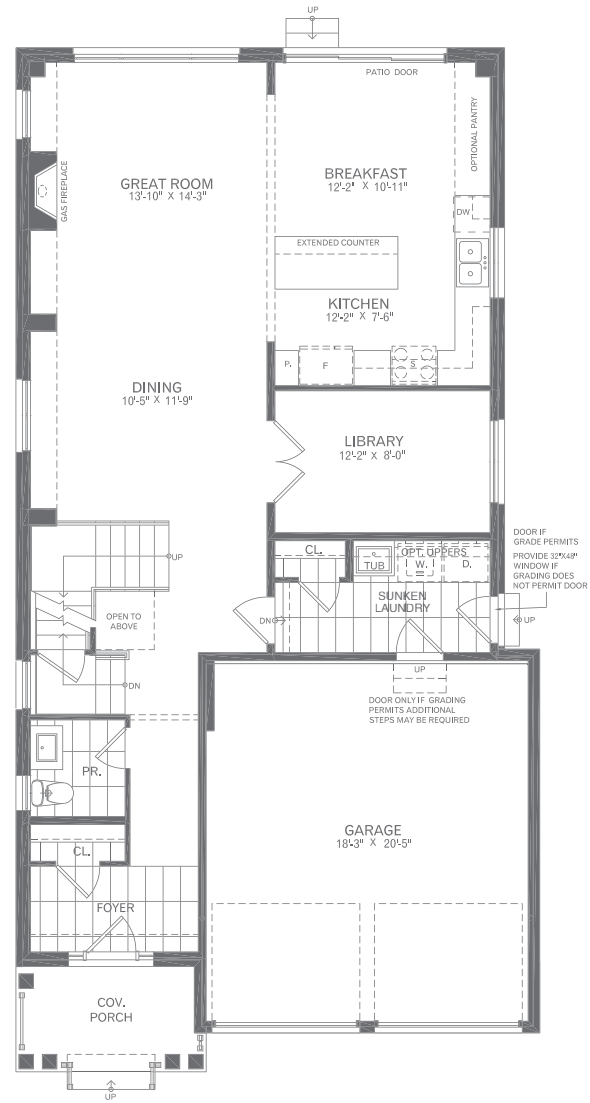

GREAT
GULF
WHITBY
MEADOWS

ENCORE

36'

SINGLES

Mulberry

FOUR BEDROOM + LOFT
WT 36-7

Elevation A - 2,590 sq. ft.

Elevation B - 2,590 sq. ft.

Elevation C - 2,580 sq. ft.

Elevation B - 2,590 sq. ft.

Elevation C - 2,580 sq. ft.

Elevation A - 2,590 sq. ft.

Mulberry

FOUR BEDROOM
+ LOFT

Elevation A - 2,590 sq. ft.
Elevation B - 2,590 sq. ft.
Elevation C - 2,580 sq. ft.

WT 36-7

36'

SINGLES

All dimensions and floor plans are approximate. Sizes and specifications are subject to change without notice. Actual useable space may vary from the stated floor area.

*All illustrations are artist's concept. Landscaping, hardscaping and exterior lighting are not included in the purchase price. Some items shown may be upgrades. E. & O.E. March 2024.

Ground Floor - Elevation A

Second Floor - Elevation A

Basement - Elevation A

full
house
SELECTIONS

Enjoy the flexibility that these optional floorplans offer. Combine them with the standard floorplan to suit your lifestyle needs.