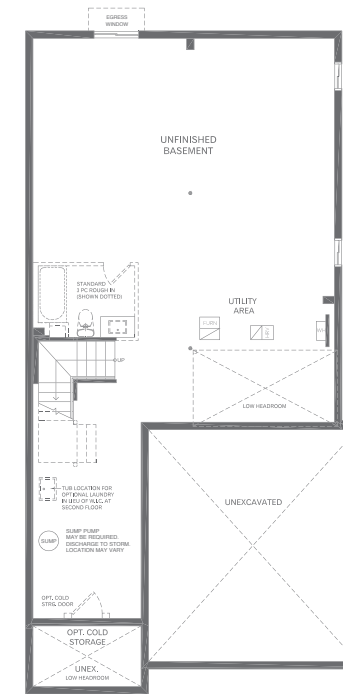

GREAT
GULF
WHITBY
MEADOWS

ENCORE

36'

SINGLES

Mulberry

FOUR BEDROOM + LOFT
WT 36-7

Elevation A - 2,590 sq. ft.

Elevation B - 2,590 sq. ft.

Elevation C - 2,580 sq. ft.

Elevation B - 2,590 sq. ft.

Elevation C - 2,580 sq. ft.

Elevation A - 2,590 sq. ft.

Mulberry

FOUR BEDROOM
+ LOFT

Elevation A - 2,590 sq. ft.
Elevation B - 2,590 sq. ft.
Elevation C - 2,580 sq. ft.

WT 36-7

36'

SINGLES

All dimensions and floor plans are approximate. Sizes and specifications are subject to change without notice. Actual useable space may vary from the stated floor area.

*All illustrations are artist's concept. Landscaping, hardscaping and exterior lighting are not included in the purchase price. Some items shown may be upgrades. E. & O.E. March 2024.

Ground Floor - Elevation A

Second Floor - Elevation A

Basement - Elevation A

full
house
SELECTIONS

Enjoy the flexibility that these optional floorplans offer. Combine them with the standard floorplan to suit your lifestyle needs.