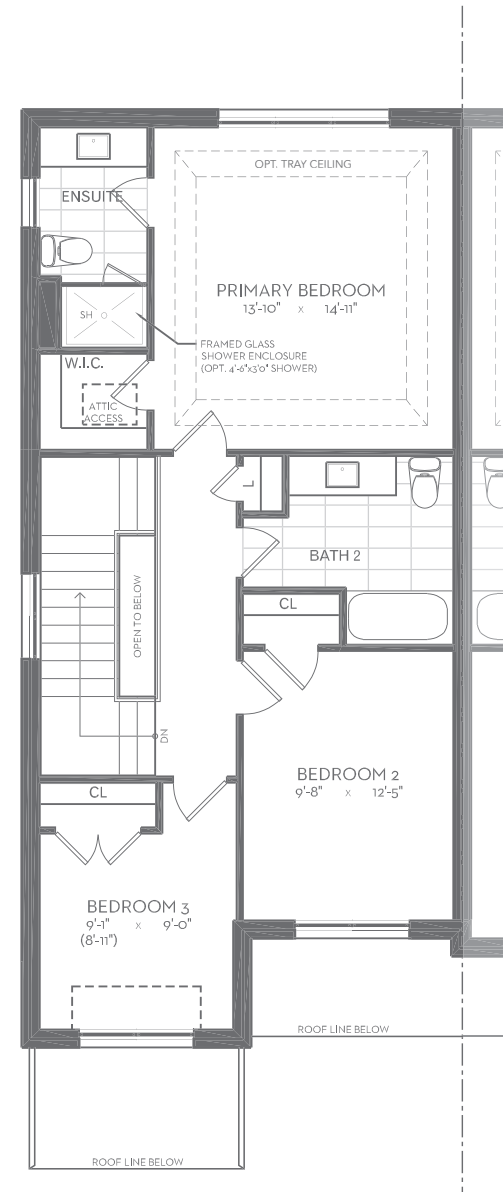

Second Floor - Elevation A