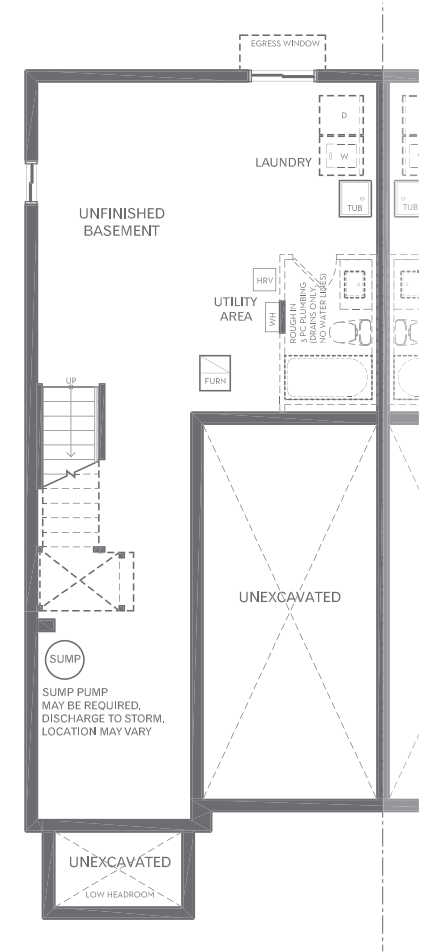

Elevation B - 1,495 sq. ft.

## THREE BEDROOM

Elevation A - 1,485 sq. ft.

Elevation B - 1,495 sq. ft.

Elevation C - 1,485 sq. ft.

Elevation D - 1,495 sq. ft.

WTSD-13

# Semis

All dimensions and floor plans are approximate. Sizes and specifications are subject to change without notice. Actual useable space may vary from the stated floor area.

\*All illustrations are artist's concept. Landscaping, hardscaping and exterior lighting are not included in the purchase price. Some items shown may be upgrades. E. & O.E. March 2024.

Ground Floor - Elevation A

Second Floor - Elevation A

Basement - Elevation A