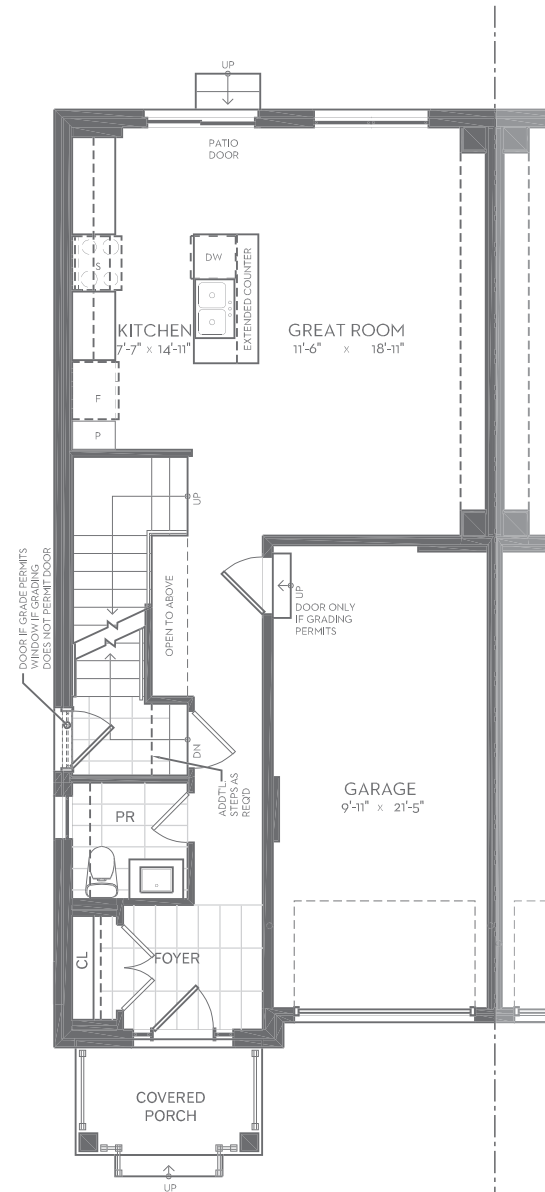

## Honey

THREE BEDROOM  
WTSD-13

Elevation A - 1,485 sq. ft.  
Elevation B - 1,495 sq. ft.

Elevation C - 1,485 sq. ft.  
Elevation D - 1,495 sq. ft.

Elevation C - 1,485 sq. ft.

Elevation D - 1,495 sq. ft.

Elevation A - 1,485 sq. ft.

Elevation B - 1,495 sq. ft.

## THREE BEDROOM

Elevation A - 1,485 sq. ft.

Elevation B - 1,495 sq. ft.

Elevation C - 1,485 sq. ft.

Elevation D - 1,495 sq. ft.

WTSD-13

# Semis

All dimensions and floor plans are approximate. Sizes and specifications are subject to change without notice. Actual useable space may vary from the stated floor area.

\*All illustrations are artist's concept. Landscaping, hardscaping and exterior lighting are not included in the purchase price. Some items shown may be upgrades. E. & O.E. March 2024.