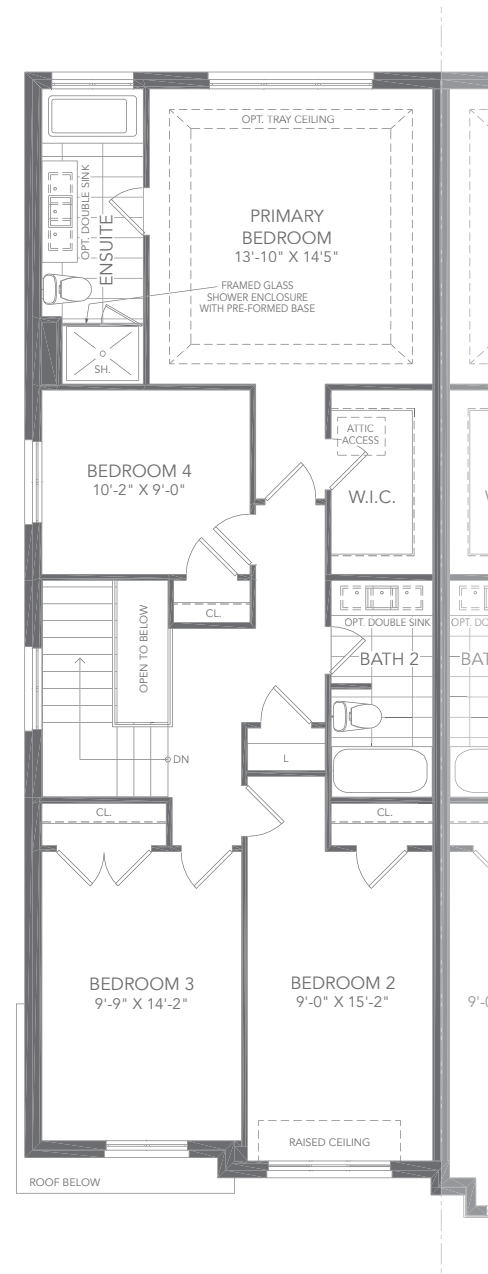

GREAT GULF WHITBY MEADOWS **ENCORE**

Semis

Dandelion

FOUR BEDROOM
WTSD-9

Elevation A - 1,915 sq. ft.
Elevation B - 1,930 sq. ft.

Elevation C - 1,915 sq. ft.
Elevation D - 1,930 sq. ft.

Elevation C - 1,915 sq. ft.

Elevation D - 1,930 sq. ft.

Elevation A - 1,915 sq. ft.

Elevation B - 1,930 sq. ft.

Dandelion

FOUR BEDROOM

Elevation A - 1,915 sq. ft.

Elevation B - 1,930 sq. ft.

Elevation C - 1,915 sq. ft.

Elevation D - 1,930 sq. ft.

WTSD-9

Semis

All dimensions and floor plans are approximate. Sizes and specifications are subject to change without notice. Actual useable space may vary from the stated floor area.

Second Floor - Elevation A

Basement - Elevation A