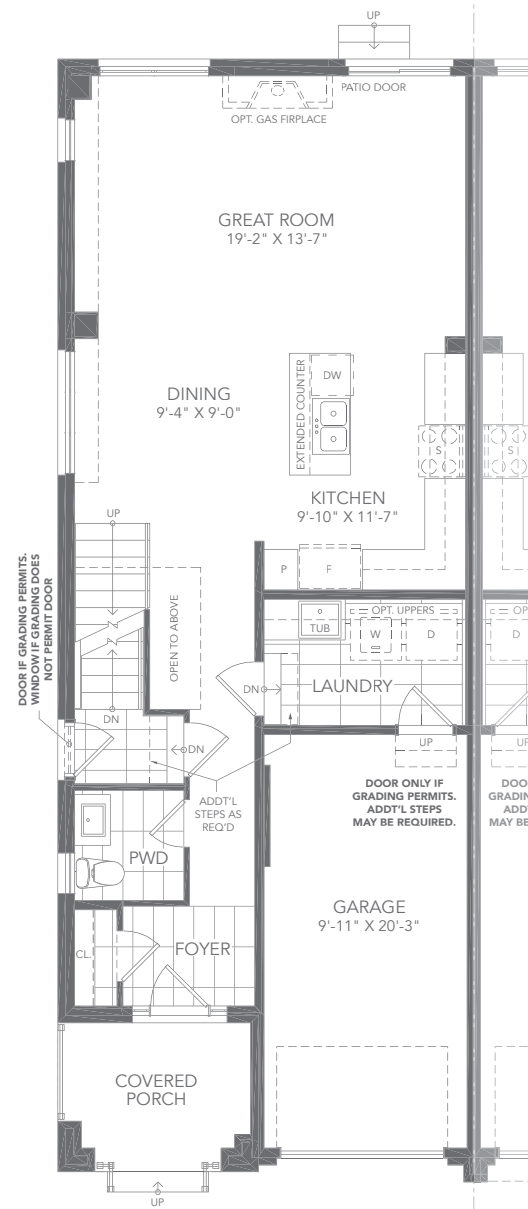

Dandelion

FOUR BEDROOM

Elevation A - 1,915 sq. ft.

Elevation B - 1,930 sq. ft.

Elevation C - 1,915 sq. ft.

Elevation D - 1,930 sq. ft.

WTSD-9

Semis

All dimensions and floor plans are approximate. Sizes and specifications are subject to change without notice. Actual useable space may vary from the stated floor area.

*All illustrations are artist's concept. Landscaping, hardscaping and exterior lighting are not included in the purchase price. Some items shown may be upgrades. E. & O.E. March 2024.

Ground Floor - Elevation A