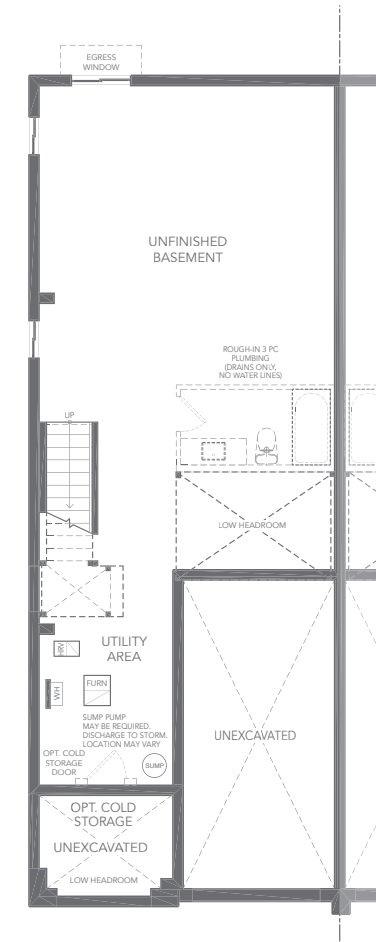

Basement - Elevation A