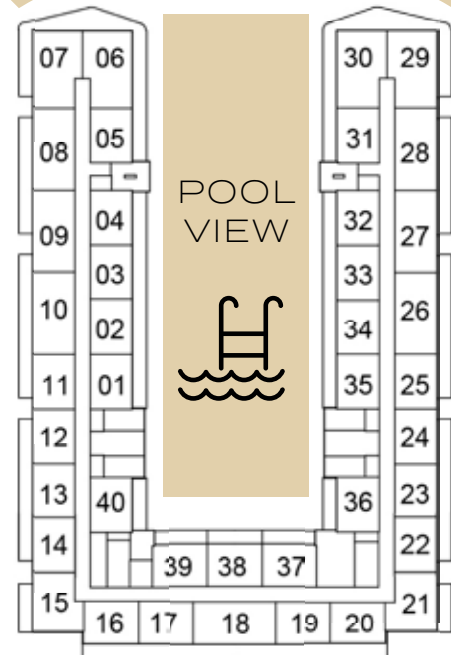

SELLABLE AREA = 1078 SQFT

7TH FLOOR

10TH FLOOR

11TH FLOOR

14TH FLOOR

1ST FLOOR

2-BEDROOM

TYPE B2

SELLABLE AREA = 948 - 1078 SQFT

- LEVEL 14
- LEVEL 13
- LEVEL 12
- LEVEL 11
- LEVEL 10
- LEVEL 9
- LEVEL 8
- LEVEL 7
- LEVEL 6
- LEVEL 5
- LEVEL 4
- LEVEL 3
- LEVEL 2

2ND FLOOR

3RD FLOOR

4TH FLOOR

5TH FLOOR