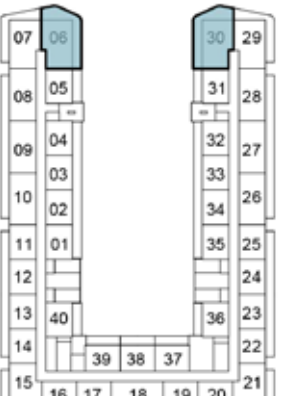

6TH FLOOR

7TH FLOOR

8TH FLOOR

9TH FLOOR

10TH FLOOR

11TH FLOOR

12TH FLOOR

13TH FLOOR

14TH FLOOR

2-BEDROOM

TYPE B3

SELLABLE AREA = 963 - 1078 SQFT

- LEVEL 14
- LEVEL 13
- LEVEL 12
- LEVEL 11
- LEVEL 10
- LEVEL 9
- LEVEL 8
- LEVEL 7
- LEVEL 6
- LEVEL 5
- LEVEL 4
- LEVEL 3
- LEVEL 2

2ND FLOOR

3RD FLOOR

4TH FLOOR

5TH FLOOR

6TH FLOOR

7TH FLOOR

8TH FLOOR

9TH FLOOR

10TH FLOOR

11TH FLOOR

12TH FLOOR

13TH FLOOR

14TH FLOOR