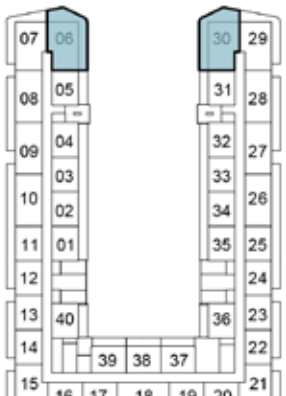

6TH FLOOR

7TH FLOOR

8TH FLOOR

9TH FLOOR

10TH FLOOR

11TH FLOOR

12TH FLOOR

13TH FLOOR

14TH FLOOR

2-BEDROOM

TYPE B3

SELLABLE AREA = 963 - 1078 SQFT

- LEVEL 14
- LEVEL 13
- LEVEL 12
- LEVEL 11
- LEVEL 10
- LEVEL 9
- LEVEL 8
- LEVEL 7
- LEVEL 6
- LEVEL 5
- LEVEL 4
- LEVEL 3
- LEVEL 2

2ND FLOOR

3RD FLOOR

4TH FLOOR

5TH FLOOR

6TH FLOOR

7TH FLOOR

8TH FLOOR

9TH FLOOR

10TH FLOOR

11TH FLOOR

12TH FLOOR

13TH FLOOR

14TH FLOOR