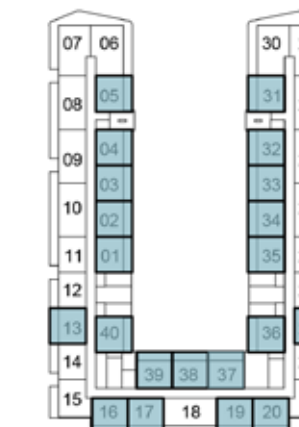

6TH FLOOR

7TH FLOOR

8TH FLOOR

9TH FLOOR

10TH FLOOR

11TH FLOOR

12TH FLOOR

13TH FLOOR

7TH FLOOR

8TH FLOOR

9TH FLOOR

10TH FLOOR

11TH FLOOR

12TH FLOOR

13TH FLOOR

14TH FLOOR

1-BEDROOM

TYPE B1

SELLABLE AREA = 617 SQFT

1ST FLOOR

2ND FLOOR

3RD FLOOR

4TH FLOOR

5TH FLOOR