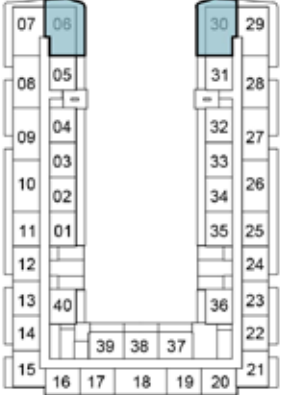

6TH FLOOR

7TH FLOOR

8TH FLOOR

9TH FLOOR

10TH FLOOR

11TH FLOOR

12TH FLOOR

13TH FLOOR

14TH FLOOR

2-BEDROOM

TYPE B3

SELLABLE AREA = 963 - 1078 SQFT

- LEVEL 14
- LEVEL 13
- LEVEL 12
- LEVEL 11
- LEVEL 10
- LEVEL 9
- LEVEL 8
- LEVEL 7
- LEVEL 6
- LEVEL 5
- LEVEL 4
- LEVEL 3
- LEVEL 2

2ND FLOOR

3RD FLOOR

4TH FLOOR

5TH FLOOR

6TH FLOOR

7TH FLOOR

8TH FLOOR

9TH FLOOR

10TH FLOOR