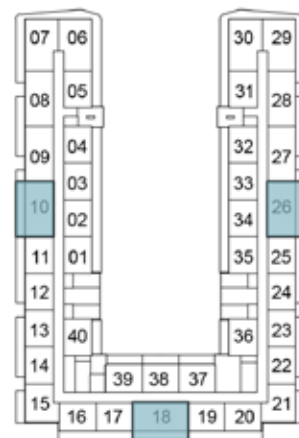

6TH FLOOR

7TH FLOOR

8TH FLOOR

9TH FLOOR

10TH FLOOR

11TH FLOOR

12TH FLOOR

13TH FLOOR

14TH FLOOR

1-BEDROOM

TYPE B2

SELLABLE AREA = 646 SQFT

1ST FLOOR

2-BEDROOM

TYPE A1

SELLABLE AREA = 832 SQFT

1ST FLOOR

2ND FLOOR

3RD FLOOR

4TH FLOOR

5TH FLOOR

6TH FLOOR

7TH FLOOR

8TH FLOOR

9TH FLOOR

10TH FLOOR

11TH FLOOR

12TH FLOOR

13TH FLOOR

14TH FLOOR

2-BEDROOM

TYPE A2