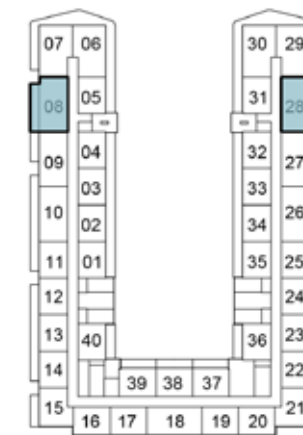

2-BEDROOM

TYPE A3

SELLABLE AREA = 803 SQFT

2ND FLOOR

4TH FLOOR

5TH FLOOR

6TH FLOOR

8TH FLOOR

9TH FLOOR

12TH FLOOR

13TH FLOOR

2-BEDROOM

TYPE A4

SELLABLE AREA = 803 SQFT

2-BEDROOM

TYPE B1

SELLABLE AREA = 1078 SQFT

7TH FLOOR

10TH FLOOR

11TH FLOOR

14TH FLOOR

1ST FLOOR

2-BEDROOM

TYPE B2

SELLABLE AREA = 948 - 1078 SQFT

- LEVEL 14
- LEVEL 13
- LEVEL 12
- LEVEL 11
- LEVEL 10
- LEVEL 9
- LEVEL 8
- LEVEL 7
- LEVEL 6
- LEVEL 5
- LEVEL 4
- LEVEL 3
- LEVEL 2

2ND FLOOR

3RD FLOOR

4TH FLOOR

5TH FLOOR