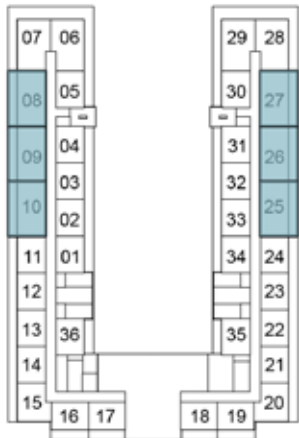

6TH FLOOR

7TH FLOOR

8TH FLOOR

9TH FLOOR

10TH FLOOR

11TH FLOOR

12TH FLOOR

13TH FLOOR

14TH FLOOR

1-BEDROOM

TYPE B2

SELLABLE AREA = 646 SQFT

1ST FLOOR

2-BEDROOM

TYPE A1

SELLABLE AREA = 832 SQFT

1ST FLOOR

2ND FLOOR

3RD FLOOR

4TH FLOOR

5TH FLOOR

6TH FLOOR

7TH FLOOR

8TH FLOOR

9TH FLOOR

10TH FLOOR

11TH FLOOR

12TH FLOOR

13TH FLOOR

14TH FLOOR

2-BEDROOM

TYPE A2