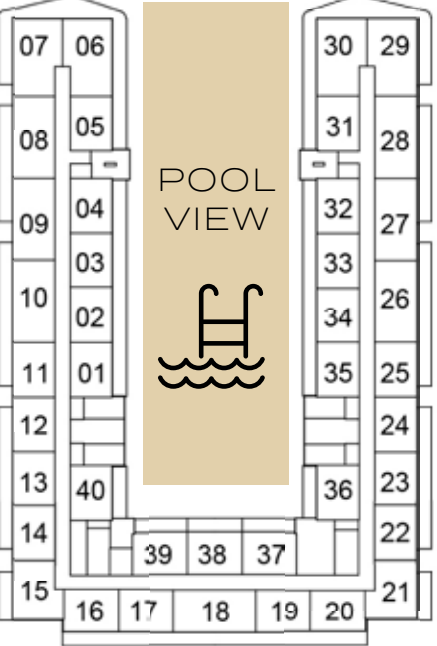

SELLABLE AREA = 948 - 1078 SQFT

- LEVEL 14
- LEVEL 13
- LEVEL 12
- LEVEL 11
- LEVEL 10
- LEVEL 9
- LEVEL 8
- LEVEL 7
- LEVEL 6
- LEVEL 5
- LEVEL 4
- LEVEL 3
- LEVEL 2

2ND FLOOR

3RD FLOOR

4TH FLOOR

5TH FLOOR

6TH FLOOR

7TH FLOOR

8TH FLOOR

9TH FLOOR

10TH FLOOR

11TH FLOOR

12TH FLOOR

13TH FLOOR

14TH FLOOR

2-BEDROOM

TYPE B3

SELLABLE AREA = 963 - 1078 SQFT

- LEVEL 14
- LEVEL 13
- LEVEL 12
- LEVEL 11
- LEVEL 10
- LEVEL 9
- LEVEL 8
- LEVEL 7
- LEVEL 6
- LEVEL 5
- LEVEL 4
- LEVEL 3
- LEVEL 2

2ND FLOOR