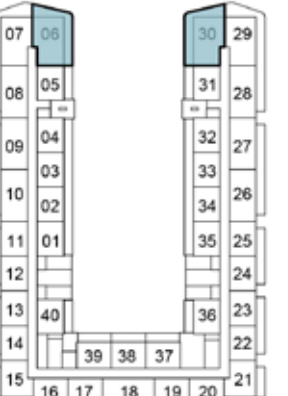

6TH FLOOR

7TH FLOOR

8TH FLOOR

9TH FLOOR

10TH FLOOR

11TH FLOOR

12TH FLOOR

13TH FLOOR

14TH FLOOR

2-BEDROOM

TYPE B3

SELLABLE AREA = 963 - 1078 SQFT

- LEVEL 14
- LEVEL 13
- LEVEL 12
- LEVEL 11
- LEVEL 10
- LEVEL 9
- LEVEL 8
- LEVEL 7
- LEVEL 6
- LEVEL 5
- LEVEL 4
- LEVEL 3
- LEVEL 2

2ND FLOOR

3RD FLOOR

4TH FLOOR

5TH FLOOR

6TH FLOOR

7TH FLOOR

8TH FLOOR

9TH FLOOR

10TH FLOOR

11TH FLOOR

12TH FLOOR

13TH FLOOR

14TH FLOOR