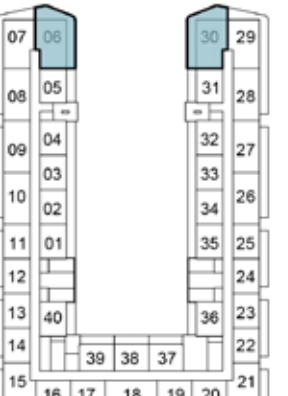

6TH FLOOR

7TH FLOOR

8TH FLOOR

9TH FLOOR

10TH FLOOR

11TH FLOOR

12TH FLOOR

13TH FLOOR

14TH FLOOR

2-BEDROOM

TYPE B3

SELLABLE AREA = 963 - 1078 SQFT

- LEVEL 14
- LEVEL 13
- LEVEL 12
- LEVEL 11
- LEVEL 10
- LEVEL 9
- LEVEL 8
- LEVEL 7
- LEVEL 6
- LEVEL 5
- LEVEL 4
- LEVEL 3
- LEVEL 2

2ND FLOOR

3RD FLOOR

4TH FLOOR

5TH FLOOR

6TH FLOOR

7TH FLOOR

8TH FLOOR

9TH FLOOR

10TH FLOOR

11TH FLOOR

12TH FLOOR

13TH FLOOR

14TH FLOOR