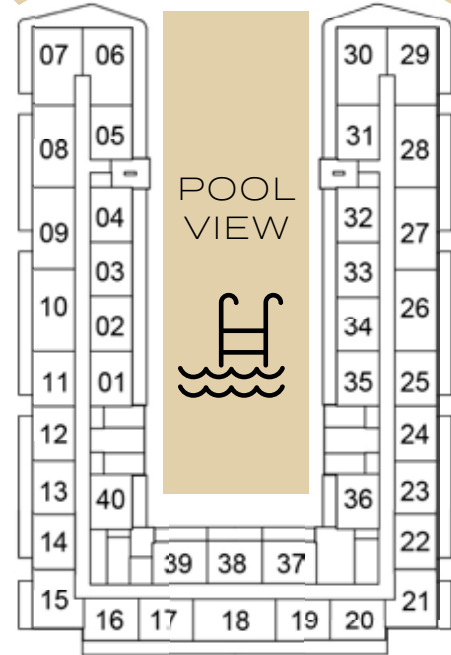

6TH FLOOR

7TH FLOOR

8TH FLOOR

9TH FLOOR

10TH FLOOR

11TH FLOOR

12TH FLOOR

13TH FLOOR

7TH FLOOR

8TH FLOOR

9TH FLOOR

10TH FLOOR

11TH FLOOR

12TH FLOOR

13TH FLOOR

14TH FLOOR

1-BEDROOM

TYPE B1

SELLABLE AREA = 617 SQFT

1ST FLOOR

2ND FLOOR

3RD FLOOR

4TH FLOOR

5TH FLOOR