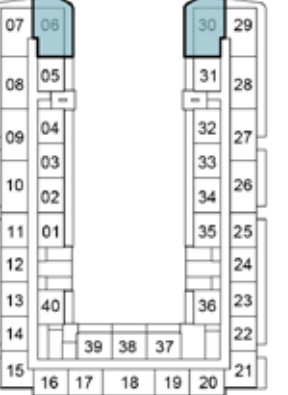

6TH FLOOR

7TH FLOOR

8TH FLOOR

9TH FLOOR

10TH FLOOR

11TH FLOOR

12TH FLOOR

13TH FLOOR

14TH FLOOR

2-BEDROOM

TYPE B3

SELLABLE AREA = 963 - 1078 SQFT

- LEVEL 14
- LEVEL 13
- LEVEL 12
- LEVEL 11
- LEVEL 10
- LEVEL 9
- LEVEL 8
- LEVEL 7
- LEVEL 6
- LEVEL 5
- LEVEL 4
- LEVEL 3
- LEVEL 2

2ND FLOOR

3RD FLOOR

4TH FLOOR

5TH FLOOR

6TH FLOOR

7TH FLOOR

8TH FLOOR

9TH FLOOR

10TH FLOOR