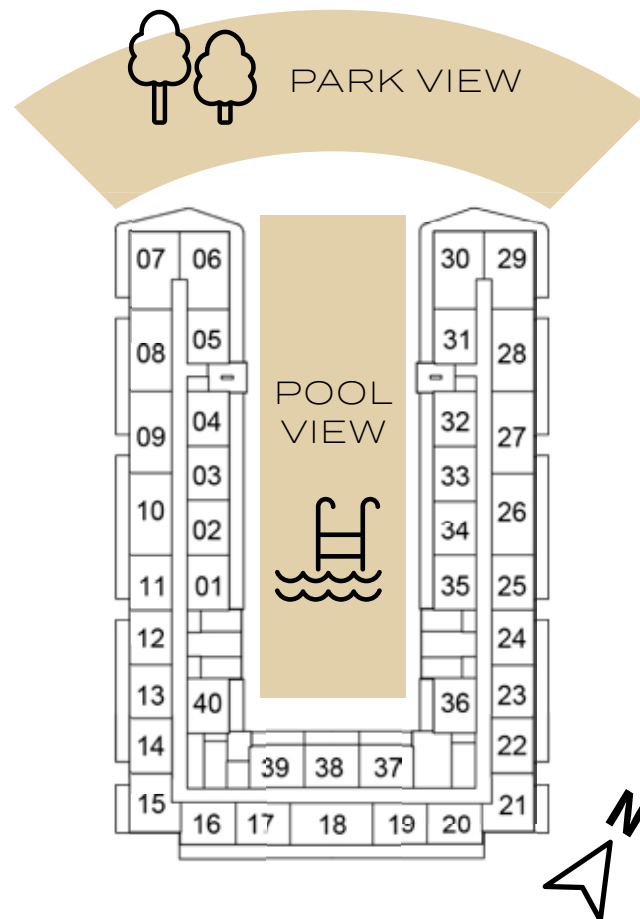

2-BEDROOM

TYPE A3

SELLABLE AREA = 803 SQFT