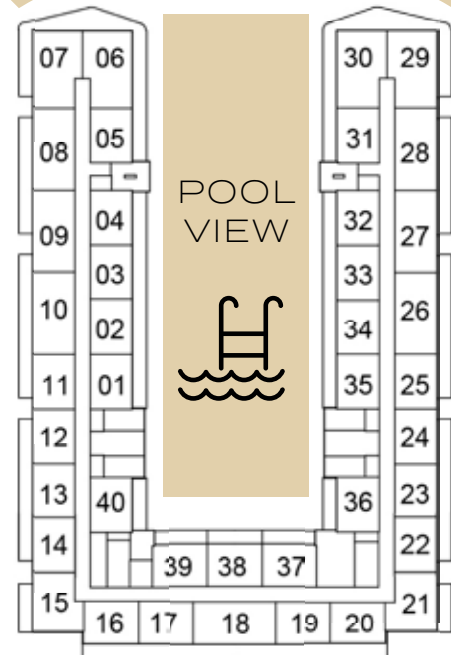

FLOOR PLANS

1-BEDROOM

TYPE A1

SELLABLE AREA = 525 SQFT

2ND FLOOR

3RD FLOOR

4TH FLOOR

5TH FLOOR

6TH FLOOR

7TH FLOOR

8TH FLOOR

9TH FLOOR

10TH FLOOR

11TH FLOOR

12TH FLOOR

13TH FLOOR

14TH FLOOR

1-BEDROOM

TYPE A2

SELLABLE AREA = 525 SQFT

10TH FLOOR

11TH FLOOR

14TH FLOOR

1-BEDROOM

7TH FLOOR

8TH FLOOR

9TH FLOOR

10TH FLOOR

11TH FLOOR

12TH FLOOR

13TH FLOOR

14TH FLOOR