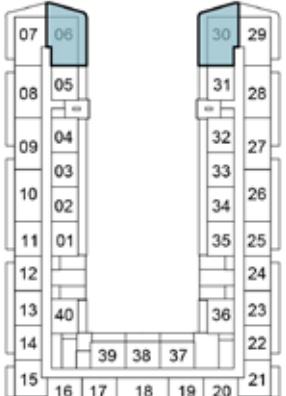

6TH FLOOR

7TH FLOOR

8TH FLOOR

9TH FLOOR

10TH FLOOR

11TH FLOOR

12TH FLOOR

13TH FLOOR

14TH FLOOR

2-BEDROOM

TYPE B3

SELLABLE AREA = 963 - 1078 SQFT

- LEVEL 14
- LEVEL 13
- LEVEL 12
- LEVEL 11
- LEVEL 10
- LEVEL 9
- LEVEL 8
- LEVEL 7
- LEVEL 6
- LEVEL 5
- LEVEL 4
- LEVEL 3
- LEVEL 2

2ND FLOOR

3RD FLOOR

4TH FLOOR

5TH FLOOR

6TH FLOOR

7TH FLOOR

8TH FLOOR

9TH FLOOR

10TH FLOOR

11TH FLOOR

12TH FLOOR

13TH FLOOR

14TH FLOOR