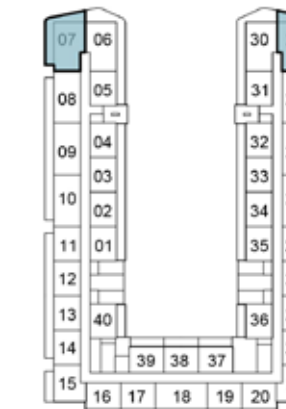

SELLABLE AREA = 1078 SQFT

7TH FLOOR

10TH FLOOR

11TH FLOOR

14TH FLOOR

1ST FLOOR

2-BEDROOM

TYPE B2

SELLABLE AREA = 948 - 1078 SQFT

- LEVEL 14
- LEVEL 13
- LEVEL 12
- LEVEL 11
- LEVEL 10
- LEVEL 9
- LEVEL 8
- LEVEL 7
- LEVEL 6
- LEVEL 5
- LEVEL 4
- LEVEL 3
- LEVEL 2

2ND FLOOR

3RD FLOOR

4TH FLOOR

5TH FLOOR

6TH FLOOR

7TH FLOOR

8TH FLOOR

9TH FLOOR

10TH FLOOR

11TH FLOOR

12TH FLOOR

13TH FLOOR