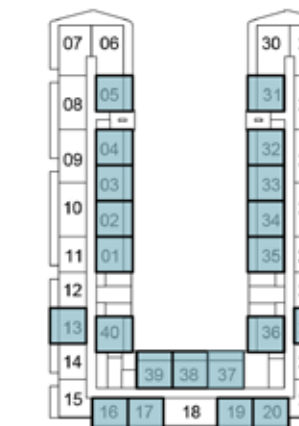

6TH FLOOR

7TH FLOOR

8TH FLOOR

9TH FLOOR

10TH FLOOR

11TH FLOOR

12TH FLOOR

13TH FLOOR

7TH FLOOR

8TH FLOOR

9TH FLOOR

10TH FLOOR

11TH FLOOR

12TH FLOOR

13TH FLOOR

14TH FLOOR

1-BEDROOM

TYPE B1

SELLABLE AREA = 617 SQFT

1ST FLOOR

2ND FLOOR

3RD FLOOR

4TH FLOOR

5TH FLOOR