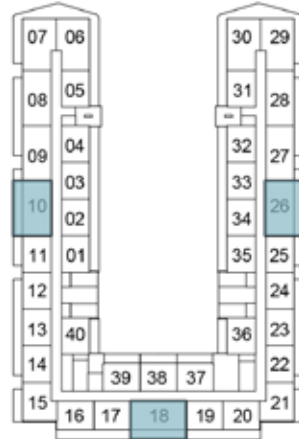

6TH FLOOR

7TH FLOOR

8TH FLOOR

9TH FLOOR

10TH FLOOR

11TH FLOOR

12TH FLOOR

13TH FLOOR

14TH FLOOR

1-BEDROOM

TYPE B2

SELLABLE AREA = 646 SQFT

1ST FLOOR

2-BEDROOM

TYPE A1

SELLABLE AREA = 832 SQFT

1ST FLOOR

2ND FLOOR

3RD FLOOR

4TH FLOOR

5TH FLOOR

6TH FLOOR

7TH FLOOR

8TH FLOOR

9TH FLOOR

10TH FLOOR

11TH FLOOR

12TH FLOOR

13TH FLOOR

14TH FLOOR

2-BEDROOM

TYPE A2