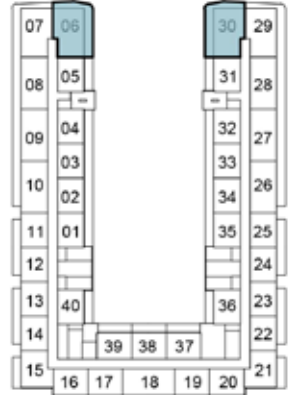

6TH FLOOR

7TH FLOOR

8TH FLOOR

9TH FLOOR

10TH FLOOR

11TH FLOOR

12TH FLOOR

13TH FLOOR

14TH FLOOR

2-BEDROOM

TYPE B3

SELLABLE AREA = 963 - 1078 SQFT

- LEVEL 14
- LEVEL 13
- LEVEL 12
- LEVEL 11
- LEVEL 10
- LEVEL 9
- LEVEL 8
- LEVEL 7
- LEVEL 6
- LEVEL 5
- LEVEL 4
- LEVEL 3
- LEVEL 2

2ND FLOOR

3RD FLOOR

4TH FLOOR

5TH FLOOR

6TH FLOOR

7TH FLOOR

8TH FLOOR

9TH FLOOR

10TH FLOOR