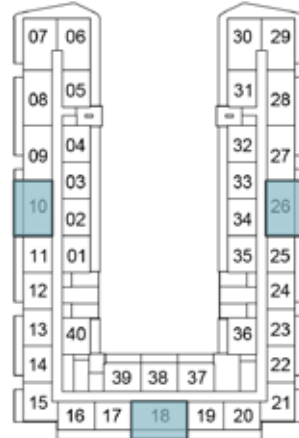

6TH FLOOR

7TH FLOOR

8TH FLOOR

9TH FLOOR

10TH FLOOR

11TH FLOOR

12TH FLOOR

13TH FLOOR

14TH FLOOR

1-BEDROOM

TYPE B2

SELLABLE AREA = 646 SQFT

1ST FLOOR

2-BEDROOM

TYPE A1

SELLABLE AREA = 832 SQFT

1ST FLOOR

2ND FLOOR

3RD FLOOR

4TH FLOOR

5TH FLOOR

6TH FLOOR

7TH FLOOR

8TH FLOOR

9TH FLOOR

10TH FLOOR

11TH FLOOR

12TH FLOOR

13TH FLOOR

14TH FLOOR

2-BEDROOM

TYPE A2