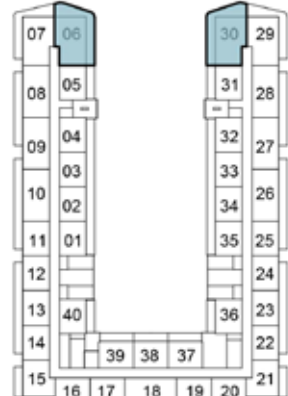

6TH FLOOR

7TH FLOOR

8TH FLOOR

9TH FLOOR

10TH FLOOR

11TH FLOOR

12TH FLOOR

13TH FLOOR

14TH FLOOR

2-BEDROOM

TYPE B3

SELLABLE AREA = 963 - 1078 SQFT

- LEVEL 14
- LEVEL 13
- LEVEL 12
- LEVEL 11
- LEVEL 10
- LEVEL 9
- LEVEL 8
- LEVEL 7
- LEVEL 6
- LEVEL 5
- LEVEL 4
- LEVEL 3
- LEVEL 2

2ND FLOOR

3RD FLOOR

4TH FLOOR

5TH FLOOR

6TH FLOOR

7TH FLOOR

8TH FLOOR

9TH FLOOR

10TH FLOOR

11TH FLOOR

12TH FLOOR

13TH FLOOR

14TH FLOOR