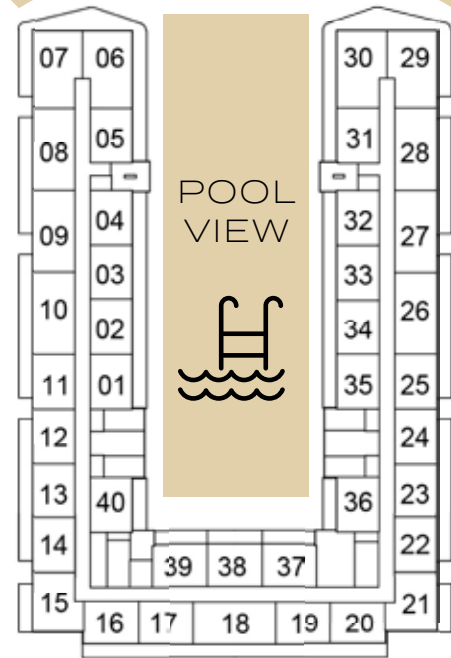

2-BEDROOM

TYPE A4

SELLABLE AREA = 803 SQFT

2-BEDROOM

TYPE B1

SELLABLE AREA = 1078 SQFT

7TH FLOOR