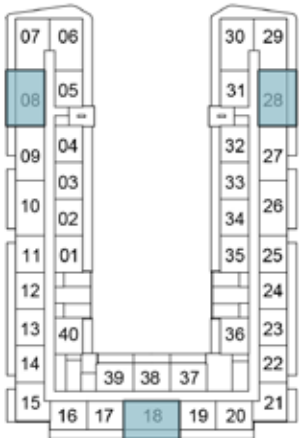

6TH FLOOR

7TH FLOOR

8TH FLOOR

9TH FLOOR

10TH FLOOR

11TH FLOOR

12TH FLOOR

13TH FLOOR

14TH FLOOR

1-BEDROOM

TYPE B2

SELLABLE AREA = 646 SQFT

1ST FLOOR

2-BEDROOM

TYPE A1

SELLABLE AREA = 832 SQFT

1ST FLOOR

2ND FLOOR

3RD FLOOR

4TH FLOOR

5TH FLOOR

6TH FLOOR

7TH FLOOR

8TH FLOOR

9TH FLOOR

10TH FLOOR

11TH FLOOR

12TH FLOOR

13TH FLOOR

14TH FLOOR

2-BEDROOM

TYPE A2