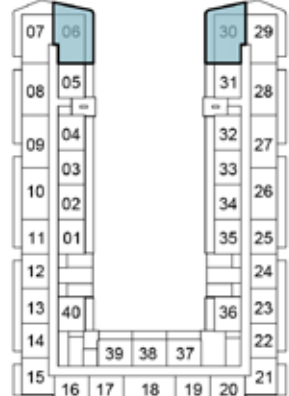

14TH FLOOR

2-BEDROOM

TYPE B3

SELLABLE AREA = 963 - 1078 SQFT

- LEVEL 14
- LEVEL 13
- LEVEL 12
- LEVEL 11
- LEVEL 10
- LEVEL 9
- LEVEL 8
- LEVEL 7
- LEVEL 6
- LEVEL 5
- LEVEL 4
- LEVEL 3
- LEVEL 2

2ND FLOOR

3RD FLOOR

4TH FLOOR

5TH FLOOR

6TH FLOOR

7TH FLOOR

8TH FLOOR

9TH FLOOR

10TH FLOOR

11TH FLOOR

12TH FLOOR

13TH FLOOR

14TH FLOOR