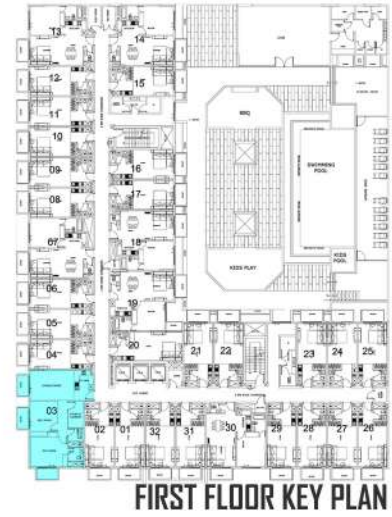

TYPE 02 - 1BR UNIT

TYPICAL FLOOR KEY PLAN

FIRST FLOOR KEY PLAN

- TYPICAL FLOORS: 07, 13, 14, 19, 32
FLAT NOS
- TOTAL AREA RANGE: (690.29 - 693.78) SQ.FT

- FIRST FLOOR: 07, 13, 14, 18, 30
FLAT NOS

TYPE 01 - 2BR UNIT

■ **TYPICAL FLOORS:** 03
FLAT NO

■ **TOTAL AREA RANGE:** (1145.92 - 1150.73) SQ.FT

■ **FIRST FLOOR:** 03
FLAT NO

FIRST FLOOR PLAN

TYPE 01 - STUDIO UNIT

TYPICAL FLOOR KEY PLAN

FIRST FLOOR KEY PLAN

- TYPICAL FLOORS: FLAT NOS 01, 02, 04, 05, 06, 08, 09, 10, 11, 12, 15, 16, 17, 18, 22, 23, 24, 25, 26, 27, 28, 29, 30, 31, 33, 34
- FIRST FLOOR: FLAT NOS 01, 02, 04, 05, 06, 08, 09, 10, 11, 12, 15, 16, 17, 21, 22, 23, 24, 25, 26, 27, 28, 29, 31, 32
- TOTAL AREA RANGE: (390.01 - 396.22) SQ.FT

TYPE 02 - STUDIO UNIT

TYPICAL FLOOR KEY PLAN

FIRST FLOOR KEY PLAN

- TYPICAL FLOORS: 21
FLAT NOS
- FIRST FLOOR: 20
FLAT NOS
- TOTAL AREA RANGE: 425.60 SQ.FT

TYPICAL FLOOR PLAN

TYPE 01 - 1BR UNIT

TYPICAL FLOOR KEY PLAN

FIRST FLOOR KEY PLAN

■ TYPICAL FLOORS: 20
FLAT NO

■ TOTAL AREA RANGE: (681.35 - 683.83) SQ.FT

■ FIRST FLOOR: 19
FLAT NO