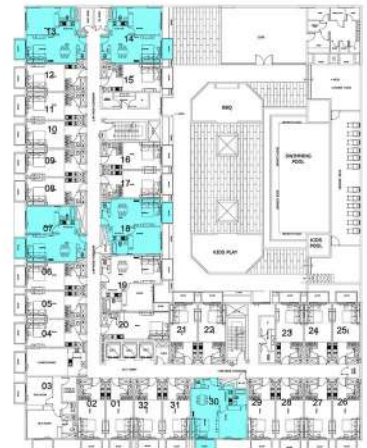

TYPE 02 - 1BR UNIT

TYPICAL FLOOR KEY PLAN

FIRST FLOOR KEY PLAN

- TYPICAL FLOORS: 07, 13, 14, 19, 32
FLAT NOS
- TOTAL AREA RANGE: (690.29 - 693.78) SQ.FT

- FIRST FLOOR: 07, 13, 14, 18, 30
FLAT NOS

TYPE 01 - 2BR UNIT

■ **TYPICAL FLOORS:** 03
FLAT NO

■ **TOTAL AREA RANGE:** (1145.92 - 1150.73) SQ.FT

■ **FIRST FLOOR:** 03
FLAT NO

FIRST FLOOR PLAN

TYPE 01 - STUDIO UNIT

TYPICAL FLOOR KEY PLAN

FIRST FLOOR KEY PLAN

- TYPICAL FLOORS: FLAT NOS 01, 02, 04, 05, 06, 08, 09, 10, 11, 12, 15, 16, 17, 18, 22, 23, 24, 25, 26, 27, 28, 29, 30, 31, 33, 34
- FIRST FLOOR: FLAT NOS 01, 02, 04, 05, 06, 08, 09, 10, 11, 12, 15, 16, 17, 21, 22, 23, 24, 25, 26, 27, 28, 29, 31, 32
- TOTAL AREA RANGE: (390.01 - 396.22) SQ.FT

TYPE 02 - STUDIO UNIT

TYPICAL FLOOR KEY PLAN

FIRST FLOOR KEY PLAN

- TYPICAL FLOORS: 21
FLAT NOS
- FIRST FLOOR: 20
FLAT NOS
- TOTAL AREA RANGE: 425.60 SQ.FT

TYPICAL FLOOR PLAN

TYPE 01 - 1BR UNIT

TYPICAL FLOOR KEY PLAN

FIRST FLOOR KEY PLAN

■ TYPICAL FLOORS: 20
FLAT NO

■ TOTAL AREA RANGE: (681.35 - 683.83) SQ.FT

■ FIRST FLOOR: 19
FLAT NO