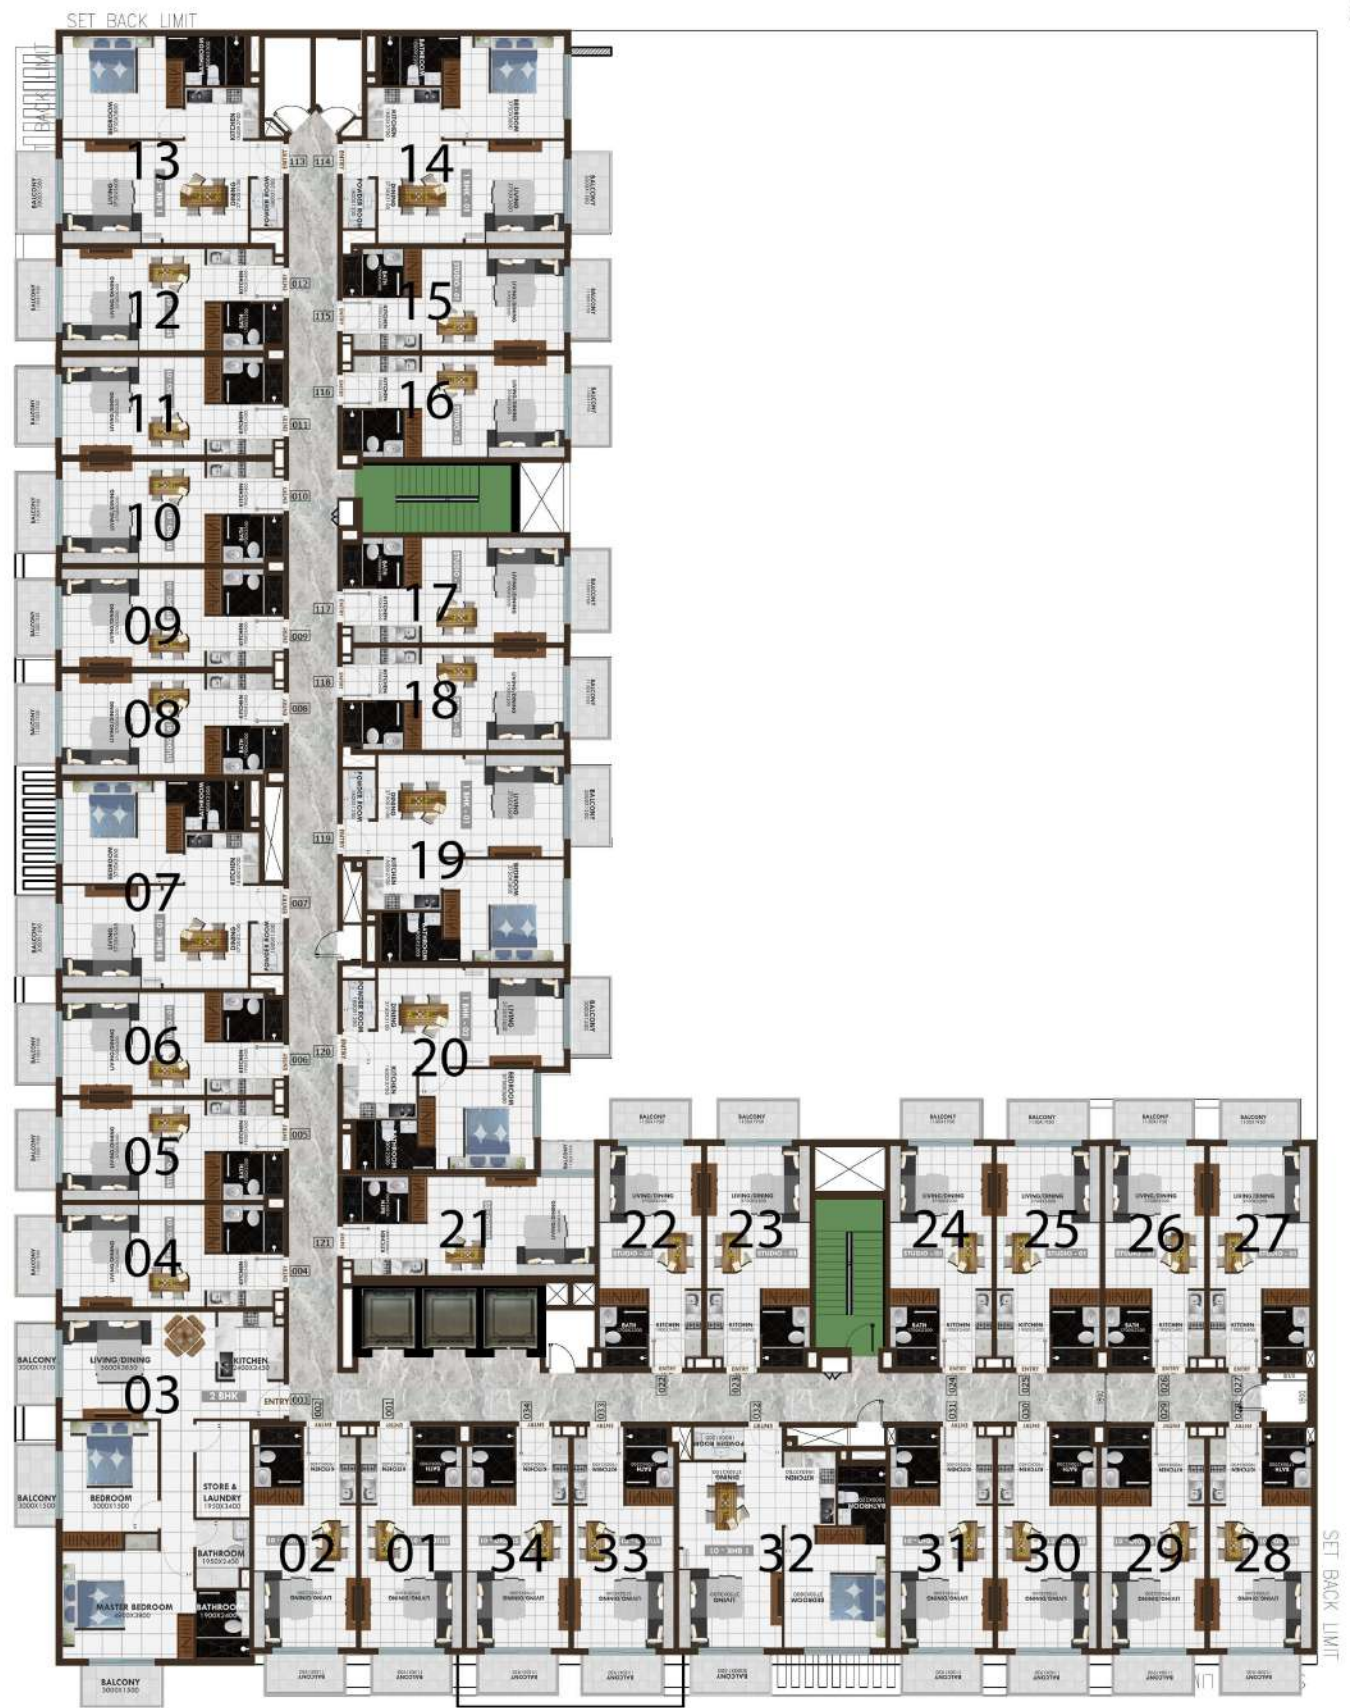

TYPE 02 - 1BR UNIT

TYPICAL FLOOR KEY PLAN

FIRST FLOOR KEY PLAN

- TYPICAL FLOORS: 07, 13, 14, 19, 32
FLAT NOS
- TOTAL AREA RANGE: (690.29 - 693.78) SQ.FT

- FIRST FLOOR: 07, 13, 14, 18, 30
FLAT NOS

TYPE 01 - 2BR UNIT

■ **TYPICAL FLOORS:** 03
FLAT NO

■ **TOTAL AREA RANGE:** (1145.92 - 1150.73) SQ.FT

■ **FIRST FLOOR:** 03
FLAT NO

FIRST FLOOR PLAN

TYPE 01 - STUDIO UNIT

TYPICAL FLOOR KEY PLAN

FIRST FLOOR KEY PLAN

- TYPICAL FLOORS: FLAT NOS 01, 02, 04, 05, 06, 08, 09, 10, 11, 12, 15, 16, 17, 18, 22, 23, 24, 25, 26, 27, 28, 29, 30, 31, 33, 34
- FIRST FLOOR: FLAT NOS 01, 02, 04, 05, 06, 08, 09, 10, 11, 12, 15, 16, 17, 21, 22, 23, 24, 25, 26, 27, 28, 29, 31, 32
- TOTAL AREA RANGE: (390.01 - 396.22) SQ.FT

TYPE 02 - STUDIO UNIT

TYPICAL FLOOR KEY PLAN

FIRST FLOOR KEY PLAN

- TYPICAL FLOORS: 21
FLAT NOS
- FIRST FLOOR: 20
FLAT NOS
- TOTAL AREA RANGE: 425.60 SQ.FT

TYPICAL FLOOR PLAN

TYPE 01 - 1BR UNIT

TYPICAL FLOOR KEY PLAN

FIRST FLOOR KEY PLAN

■ TYPICAL FLOORS: 20
FLAT NO

■ TOTAL AREA RANGE: (681.35 - 683.83) SQ.FT

■ FIRST FLOOR: 19
FLAT NO