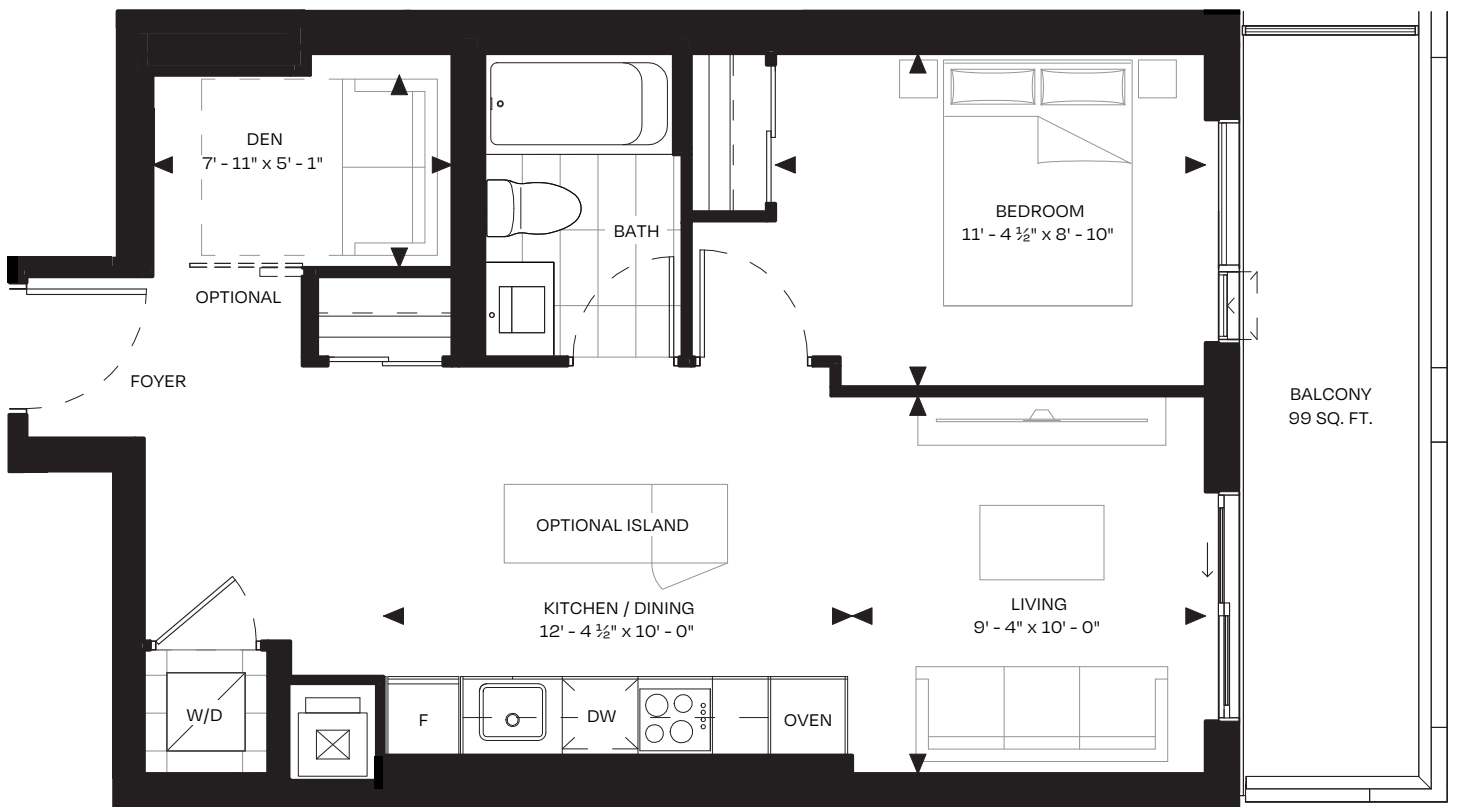

PANGEEA

1G+D
NORTH TOWER

1 BEDROOM + DEN | 1 BATHROOM

SUITE 617 SQ. FT.

EXTERIOR 96-99 SQ. FT.

BALCONY AT LEVEL 09

BALCONY DESIGN DIFFERS ON LEVEL 18 & 27

LEVEL 09 & 27

LEVEL 18