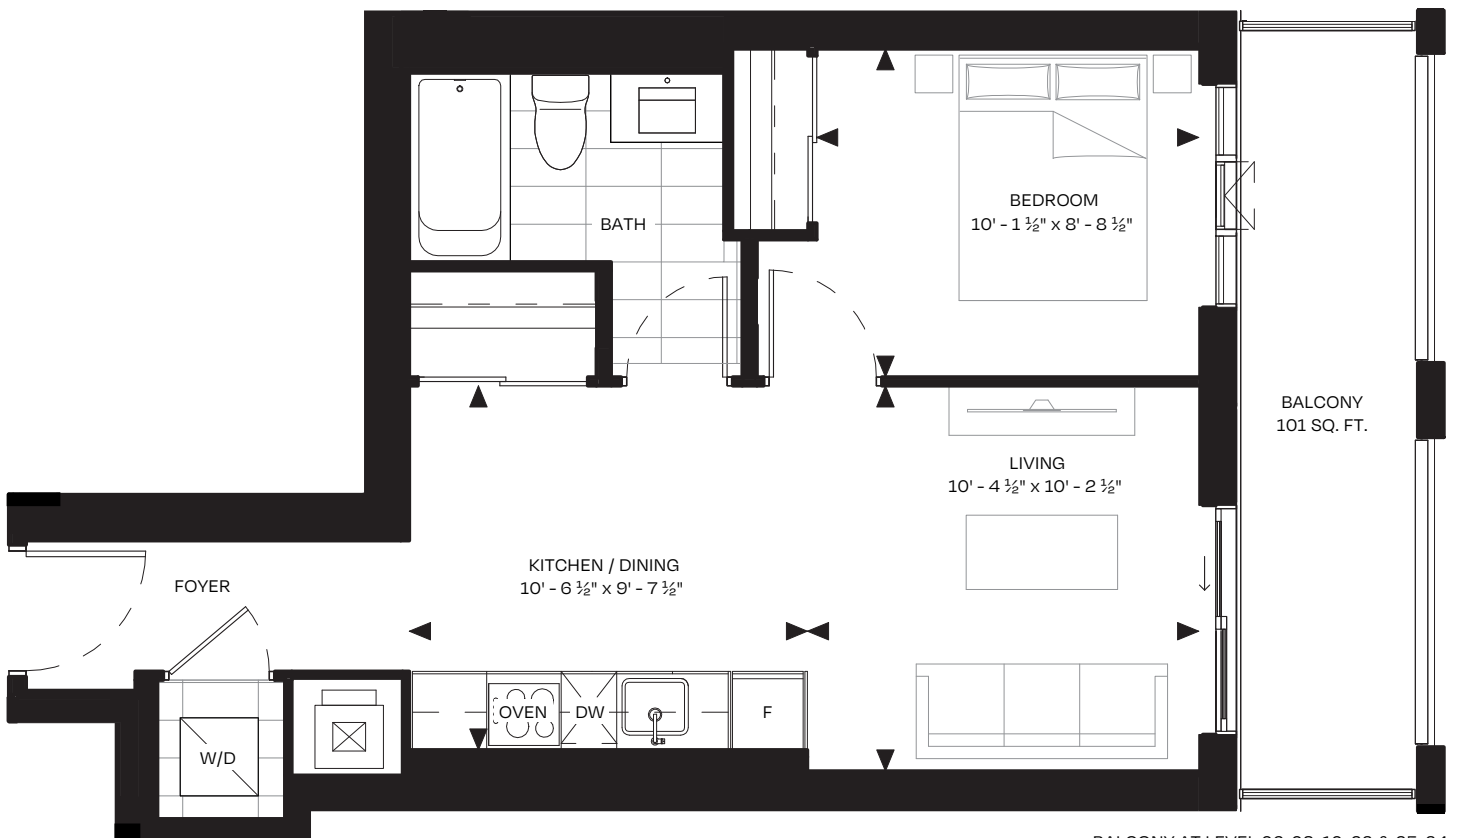

PANNGEA

1C
NORTH TOWER

1 BEDROOM | 1 BATHROOM
SUITE 544 SQ. FT.
EXTERIOR 86-103 SQ. FT.

BALCONY AT LEVEL 06-08, 10-23 & 25-34
BALCONY DESIGN DIFFERS ON LEVEL 05, 09 & 24

LEVEL 05

LEVEL 06-09, 25-34

LEVEL 10-24